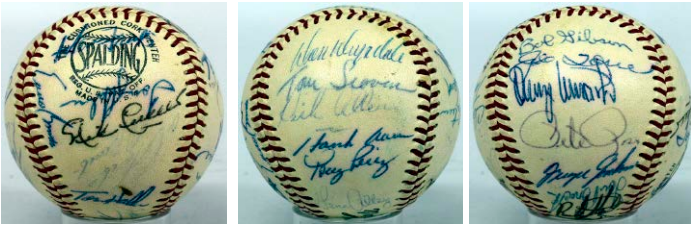

Signed and Unsigned Bats

400 1967 NL All Stars Team Ball w/Roberto Clemente (28 sigs, 13 HOFers) 7..... 200
One of the classic All Star Games, the NL won this 1-0 in Houston, Texas. The ball is a pretty clean ONL Giles model, the signatures vary in darkness. Mainly bold and clean, the autographs are in varying inks, some in different directions. The content here is simply amazing, with note to Clemente, Aaron, Mays, a very early Seaver, Banks, Rose, Drysdale, Gibson, Cepeda, Brock, Torre, Perez and Staub. JSA LOA (full).