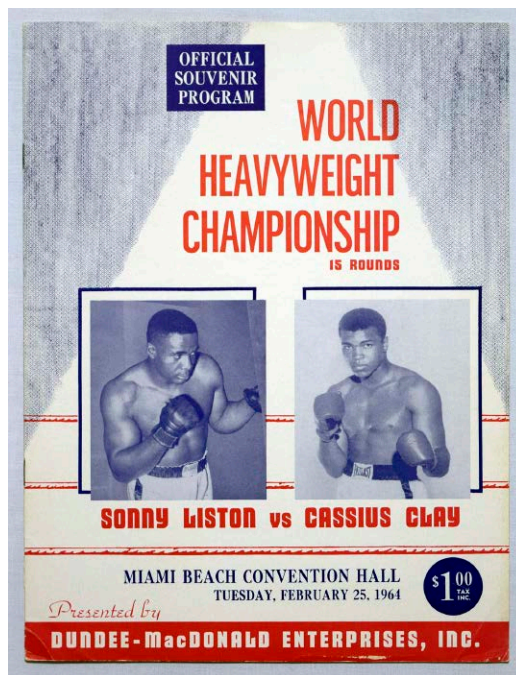

Boxing

703 1951 Ringside Very Near-Set (92/96) GVG/VG.. 200
Missing just 32, 49, 58 and 95, this is a mixed lower grade set. The set has definite condition variance, various cards could use an upgrade but also has many colorful VG Plus cards (more than 50% of the set). It is still a substantial offering with many high numbers, HOFers and short-prints that offer some real value. We rate the key cards as follows: 43 R Robinson Fair-Good, 48 Castellani VG+, 54 Jeffries VG-Ex/Ex, 55 Fitzsimmons SP Fair, 59 Corbett Good, 61 Meade Good, 69 JL Sullivan Fair, 72 Ketchell VG+, 88 Louis Good, 89 Chavez SP Good.

Boxing Memorabilia

704 Rare Clay-Liston On Site Miami Fight Program (2/25/1964) 400
The fight that launched Muhammed Ali into a historic path, this is an extremely desirable program. A large format program, the cover looks great, with just some light wear at the bottom two corners. The spine is tight, the program has not been scored, the interior pages look great. So undervalued given the significance of this fight, this is a great piece.

705 Ali - Frazier Signed Full Sports Illustrated Issue (3/15/1971) 9..... 225
Always very desirable, this is a classic cover. The signatures are in matching bold gold sharpie ink. Good piece. JSA LOA (full).

706 Ali - Frazier Signed Full Sports Illustrated Issue (10/13/1975) 9..... 225
Always very desirable, this is a classic cover. The signatures are in matching bold gold sharpie ink. Good piece. JSA LOA (full).

708 Ali, Muhammed Signed Glove 9..... 100
A classic signed item, this is neatly signed and displays well. JSA LOA (full).

709 Ali, Muhammed Superb Signed 1974 Sports Illustrated 9.5..... 175
Remarkable quality, this has no mailing label. Even better, this was signed and dated 1983, the autograph is huge and terrific. Superb. JSA LOA (full).