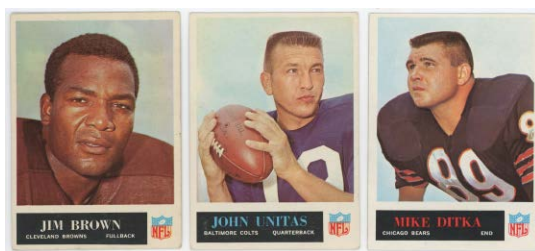

Football Cards

717 1964 Philadelphia Complete Set Ex-Mt/NM 300
The first Philadelphia football set, these seem so cheap at current market levels. Offered is a carefully collected set, it is a very fine and fresh Ex-Mt/NM overall. The commons and secondary stars have not been reviewed for slabbing. The cards appear to be about half Near Mint, half Ex-Mt, with slight variance. We rate the key cards as follows: 3 Mackey PSA 6, 12 Unitas NM, 14 Shula RC NM, 17 Ditka Ex-Mt, 30 Brown PSA 6, 48 Lilly NM, 51 Meredith VG-Ex/Ex, 71 Adderley RC Ex-Mt+, 72 Davis RC VG-Ex/Ex, 74 Hornung VG-Ex/Ex, 79 Starr PSA 7, 84 Lombardi NM, 91 Olsen NM, 109 Tarkenton Ex-Mt+, 117 Gifford Ex, 198 Checklist Ex-Mt+.

720 1965 Philadelphia Complete Set Ex-Mt 250
A clean set, it is roughly 70% Ex-Mt, the balance ranges from VG-Ex to Ex Plus and is not bad at all. Some sharper cards are here as well, we rate the key cards as follows: 12 Unitas Ex+, 19 Ditka Ex-Mt, 31 Brown VG+, 41 Warfield RC PSA 4.5, 47 Lilly Ex-Mt, 50 Meredith Ex-Mt, 53 Renfro RC Ex-Mt, 64 LeBeau RC VG-Ex/Ex, 76 Hornung Ex-Mt, 81 Starr PSA 6, 105 Eller RC NM, 110 Tarkenton Ex+, 189 Krause RC Ex+, 195 Taylor RC Ex, 197 Checklist Ex-Mt+, 198 Checklist Ex-Mt+.