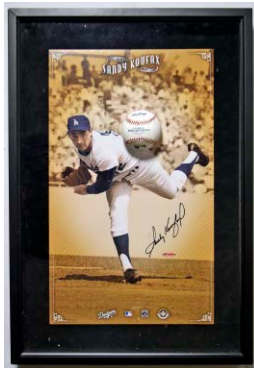

Baseball Autographs

337 Koufax, Sandy Superb UDA 11x14
Signed Shadow Box Display 9..... 375
With the paperwork, this striking display piece checks in at 17x25. This consists of a 12x20 signed print and an unsigned baseball. A dramatic display, this is something that you hardly ever see.