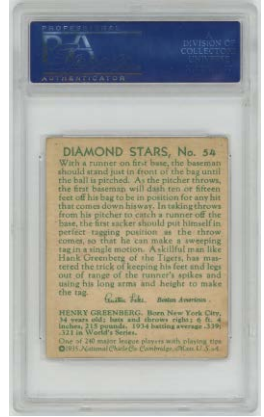

63 1934 Diamond Stars
54 Hank Greenberg RC PSA 5..... 150
A very popular card and a key to the set, this is not so easy to find in a 5 holder these days. A brightly colored card with light corner wear, this is centered to the left border and displays well.