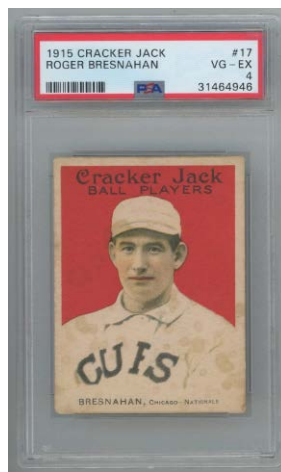

58 1921 E220 National Caramel Rogers Hornsby SGC 3 450
A tough and attractive card of the legendary Rogers Hornsby, this looks great for the grade. The corners show light and consistent wear, the back is clean, the surfaces look good. Well centered, you cannot ask more than this from a 3.

59 1921 Exhibit Ty Cobb SGC 1.5 400
A popular 1921 postcard of the great Ty Cobb, this has a novel image not used on other cards. The offered card has a clean front with mild wear and no visible creases. The corners are not bad at all, the back has a subtle stamp and one written in word, it is clean overall.

60 1922 W575-1 Eddie Collins SGC 7.5 50
A razor sharp card, the corners are terrific, the surfaces are pristine. The black back is immaculate, this is a seriously sharp 1920s HOF card.

61 1923 V100 Willard's Chocolates Branch Rickey SGC 4 300
A historic figure, he has so few cards and they are prized by collectors. Offered is a card that you just never see, this has a nice image of Rickey from the 1920s. A very fine 4, this has excellent centering and a clean back. We cannot see any creases or wrinkles, even under magnification. The corners show mild and consistent wear, strong card. Please note there has not been a public sale for one of these on VCP since 2016!