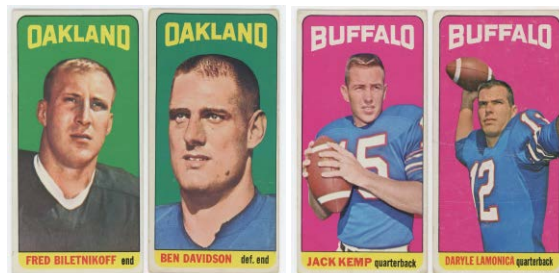

718 1964 Philadelphia Complete Set w/PSA keys Ex-Mt/NM 150
The first of just four Philadelphia football sets, these have a clean design and great photos. A very attractive set when found in condition, the offered set was collected decades ago and is fresh and unpicked. The condition varies mildly in both directions, the set looks to be 50-60% Ex-Mt to Near Mint, the balance lesser mainly due to centering. We rate the key cards as follows: 3 Mackey Ex-Mt, 12 Unitas PSA 6, 14 Shula RC Ex-Mt+, 17 Ditka PSA 7, 30 Brown PSA 5, 48 Lilly Ex, 51 Meredith Ex, 69 Lions TC PSA 7, 71 Adderley RC Ex-Mt+, 72 Davis RC PSA 8, 74 Hornung NM, 79 Starr Ex-Mt+, 84 Lombardi Ex-Mt, 91 Olsen Ex-Mt+, 109 Tarkenton PSA 8, 110 Tingelhoff RC PSA 7, 117 Gifford Nm-Mt, 197 Checklist Ex mk, 198 Checklist Ex mk.

721 1965 Philadelphia Complete Set -1 w/PSA keys Ex-Mt 100
From an old time collector, these have not been touched in 30 years. This is a solid Ex-Mt overall set with light variance in both directions. The set could use a pair of new checklists but is very solid overall. The key cards are as follows: 12 Unitas PSA 6, 14 Shula Ex-Mt+, 19 Ditka Ex++, 31 Brown PSA 7, 41 Warfield RC Ex+, 47 Lilly PSA 7, 50 Meredith NM, 53 Renfro RC Ex-Mt, 64 LeBeau RC NM, 76 Hornung PSA 7, 79 Nitschke Ex-Mt, 84 Lombardi Ex+, 105 Eller RC PSA 6, 110 Tarkenton Ex-Mt, 111 Tinglehoff PSA 7, 189 Krause RC PSA 6, 195 Taylor RC PSA 7, 197 Checklist VG mk, 198 Checklist VG mk.