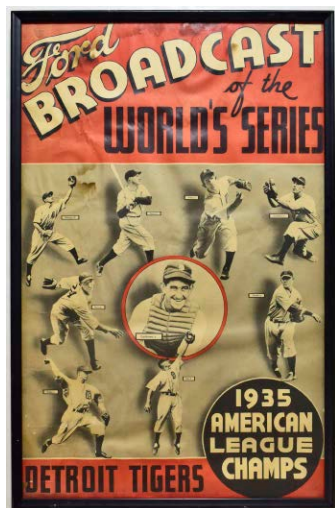

825 Superb 1940s Era Pee Wee Reese Wheaties Sign . 100
A gorgeous piece, we have not seen of these until now. Checking in at 21x11, this is a beautiful color cardboard sign of the beloved Brooklyn Dodger HOfer promoting Wheaties cereal. The sign appears to be quite clean, it is rather elegantly matted and framed to a total size of 27 x 18.