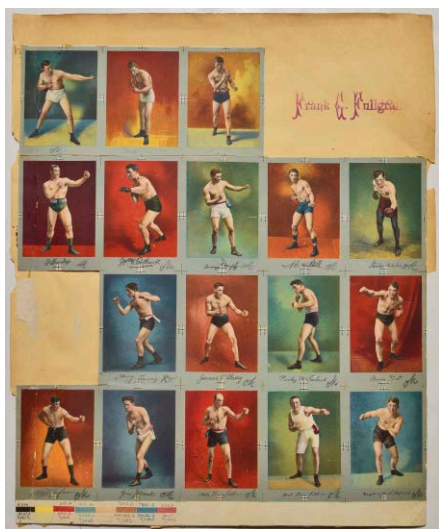

694 1910 Khedival Prize Fight Unique Production Proof Sheet (from the original project manager) 200
A fascinating lot, this came from the personal collection of noted American Tobacco Company employee Frank Full-graff. The lot is a single process color proof sheet with 17 cards. The cards retain beautiful period color and are a great example of the terrific print lithography from this era. Some general wear is present, this was removed from Mr. Full-graff's scrapbook and displays quite well overall. The stars include Abe Attell, Bob Fitzsimmons and Stanley Ketchel. Of note the top three cards contain handwritten notes for the use or non-use of the cards in the set. This is a terrific one-of-a-kind item for the very advanced boxing or tobacco collector. Superb.