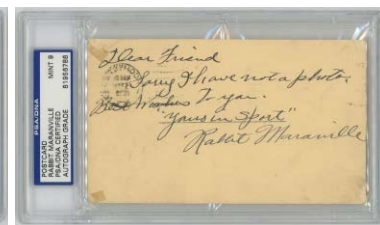

305 GPC Cobb, Ty PSA 8..... 300
From 1949, Ty Cobb is much harder to find on a GPC than a 3x5 or check. A really nice exemplar, Cobb signed this rather emphatically in the center of the card, PSA graded this a conservative 8. Superb.

309 GPC Lajoie, Nap PSA 9..... 200
A beloved HOFer, he died in 1959. Dated 3/28/1949 in Lajoie's own hand, this has a Mint blue ballpoint ink signature.