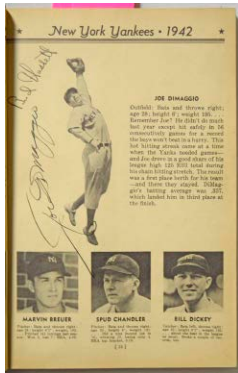

344 Superb New York Yankees Signed Jersey
(95 sigs w/9 HOFers) 9..... 375

A special item, offered is a very well presented Rawlings size 42 Mickey Mantle number 7 replica jersey. ABSOLUTELY LOADED with signatures, this is as comprehensive a Yankee signed jersey as may exist. The quality is absolutely impeccable as well. The signatures include HOFers Berra, Ford, Gosage, Hunter, Jackson, Lemon, Rizzuto, Torre and Winfield. The other signatures include Henrich, Kubek, Mattingly, Murcer, Nettles, Piniella and Richardson. JSA LOA (full).

346 Fine 1950s/1960s Autographed Scrapbook
w/HOFers (100+ pcs) 9..... 250

Offered is a very well composed scrapbook of magazine photos from the 1950s and 1960s. Nearly everything is period signed, these are mainly unique images that you will not find anywhere else. The lot is filled with utterly charming multi-signed images. The content is substantial, with many HOFers, star players and better autographs. JSA reviewed the lot, anything not authentic is marked. The better signatures include Ashburn, B. Cox, Dark/Stanky, Dykes, E. Howard, Ferrell Brothers, Gehringer/Rogell, Sid Gordon, Harridge, Hutchinson, Keane/Maxvill, Killebrew, Kluszewski, Marichal/Perry, Pepper Martin/Warneke, J. Murphy, York. JSA LOAA.

345 Superb 1942 Who's Who w/period DiMaggio and Williams Autographs (31 sigs) 9..... 375

Simply an amazing piece, offered is a super clean and attractive 1942 Who's Who in Baseball softcover book. Signed at the time, this is anchored by Mint signatures of Joe DiMaggio and Ted Williams. The other signatures include Yankee HOFers Dickey, Gordon and Rizzuto, many Red Sox including D. DiMaggio, Doerr, Tabor (D'1953 at age 36) and Wagner. The other signatures are scattered through various teams and include HOFers Rick Ferrell and Johnny Mize. I love vintage signed pieces like this! JSA LOA (full).