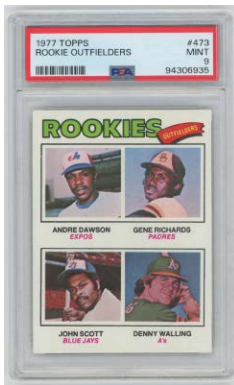

176 1973 Topps Pin Ups Tom Seaver PSA 8..... 200
One of the best Tom Seaver test issue cards, these hardly ever come to market. From an amazing Tom Seaver collection, this is a gorgeous card. Razor sharp with gorgeous color, this is a special piece. Centered to the right border, a PSA 8 has not traded publicly since 2019! Happy bidding.

177 1973 Topps Pin Ups Carl Yastrzemski SGC 2 150
A very scarce and undervalued Yaz test issue card, we hardly ever see these. The offered card has four sharp corners, clean surfaces and great color. The back is clean, we do not know why it only came back a 2, perhaps something to do with the back, the card displays awfully well and will ably fill a very tough hole in any advanced Yaz or Red Sox collection.

178 1977 Topps 473 Andre Dawson RC PSA 9..... 90
Freshly slabbed, this is a razor sharp 9.

179 1980 Topps 482 Rickey Henderson RC PSA 8 ... 60
Sharp and well centered, this is a very fine 8. It is so sad that we lost this amazing talent in recent months.

180 1993 SP 279 Jeter RC SGC 8.5 50
A flick from a 9, this is really nice.