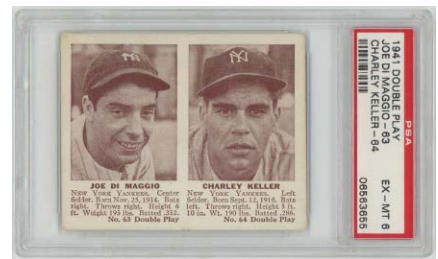

71 1948 Bowman 36 Musial RC PSA 4 (ctd) ... 350
Freshly graded, this has superb centering. The image looks great, the borders are white, the corners show light wear. The back is clean, there are no visible creases, fine 4.

72 1949 Bowman 214 Ashburn RC PSA 6..... 100
An extremely popular card, this is a key to this great set. The offered card has good color and is centered mildly to the lower right corner. The edges are crisp, wear at the upper left corner keeps this from grading higher.

73 1950 Bowman 22 Jackie Robinson PSA 2.5..... 700
An underrated Jackie card, these usually have major condition issues. The offered card has quality centering and good color. The image looks great, the back is fine. We do not see any creasing, this looks much more like a 3 than a 2.5, nice card.

74 1951 Bowman 151 Doby PSA 6..... 60
One of my favorite cards, this has such a great image. Quite sharp and clean, this is centered slightly to the right border.

77 1951 Topps Red Back 50 Irvin PSA 7..... 30
Freshly graded, this has quality centering and crisp edges. A Rookie Card of this HOfer, this is a very fresh and fine looking Near Mint 7 exemplar.

78 1952 Red Man w/tab
18 Robin Roberts PSA 7..... 25