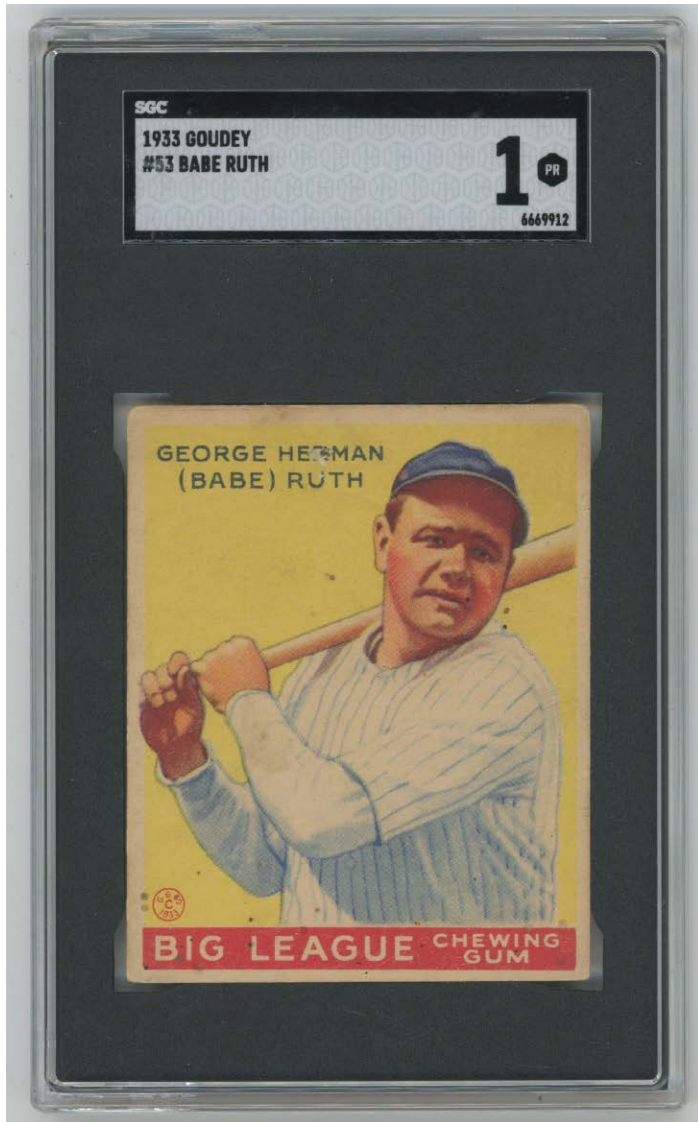

Key Lots

8 1933 Goudey 53 Babe Ruth SGC 1 1500

The key 1933 Goudey Babe Ruth card, these are always extremely desirable. The offered card has fine centering, rich color and a flawless image. There are no visible creases or wrinkles, the back looks fine. Alas, this has a somewhat subtle pinhole in the R in Herman.

The card displays very nicely overall, and is absolutely perfect for so many set and vintage card collectors.