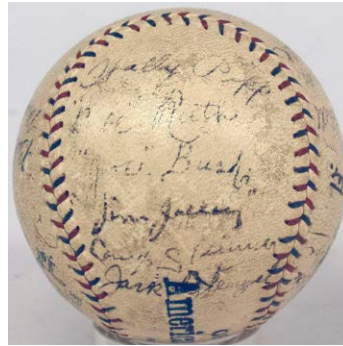

Key Lots

3 1922 Yankees Team Ball w/dated Babe Ruth autograph! 7 1000

One of the rarest of all New York Yankee team balls, these hardly ever come to market. This was the final Yankee team to lose to the rival New York Giants in the World Series (1923 was the beginning of their historic dynasty). The offered ball is a toned OAL Ban Johnson model. There are 24 total signatures on the ball, they vary in darkness but are pretty nice overall to our eyes.

The ball has two Babe Ruth autographs, but one is secretarial. The other signatures include HOFer Frank Home Run Baker, Bibb Falk, Irish Meusel, Lefty O'Doul, Wally Pipp, Everett Scott and Bob Shawkey. In a great touch, Babe Ruth wrote March 27 - 22 in his own hand below his signature, something we have never seen before. Great ball! JSA LOA (full).