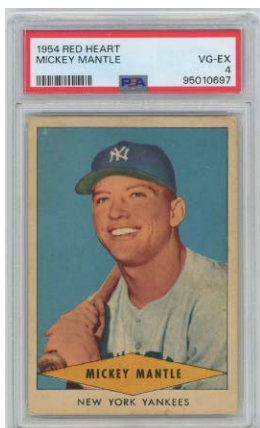

1. 99 1954 Dan Dee Al Lopez PSA 8..... 50
   A really nice card, these are such great cards when they can be found in this quality. Nicely centered and razor sharp, this is a superb condition card.

1. 100 1954 Dan Dee Luke Easter PSA 7..... 25
   Originally in an 8 holder, it was resubmitted and harshly downgraded by PSA. Well centered and quite sharp, there is a tiny bit of edge wear on the back. Our consignor thought it would come back an 8.5, but this went the other way!

1954 Red Heart

1. 101 Ashburn, Richie PSA 7..... 40
   So tough, this is beautifully centered with great color.
2. 103 Gilliam, Jim PSA 8..... 25
   A very popular Brooklyn Dodger star, this is razor sharp and centered to the right border.
3. 105 Mantle PSA 4..... 700
   A classic card, offered is an ideal 4. Beautifully centered with strong color, this is a very clean card. The back is fine, there are no visible creases or wrinkles, even under magnification. Some corner lines are present, this is a superb card for a VG-Ex 4.
4. 106 Martin, Billy PSA 8..... 30
   A key to the set, this has quality centering, rich color and four sharp corners.
5. 110 Schoendienst, Red PSA 8..... 50
   A short-printed card, this is a difficult and desirable 8. Well centered with gorgeous red color, this looks great.
6. 111 Snider, Duke PSA 7..... 25
   Super sharp, this is centered heavily to the left border.