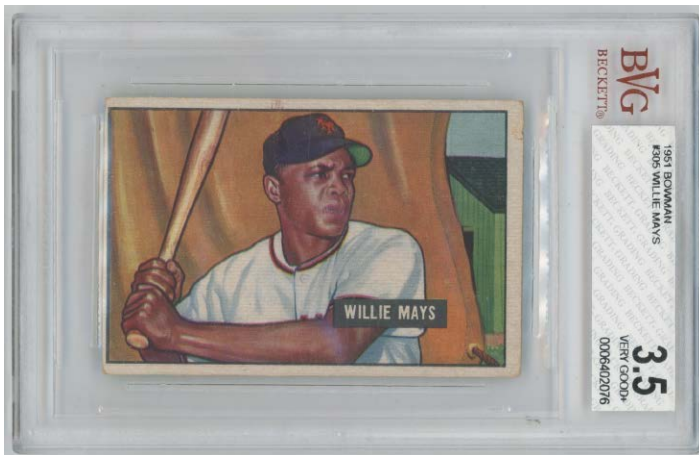

Baseball Cards

75 1951 Bowman 305 Willie Mays Rookie Card Beckett 3.5.....600
A vital card, these seem like very good buys right now. Offered is a colorful and attractive mid-grade exemplar. Centered to the left border, the card offers rich color and a very fine and well defined image. There is hardly any creasing, the right border has a slight nick. The back looks good, this is a pleasing VG Plus overall.

76 1951 Bowman 305 Willie Mays Rookie Card SGC 2.....800
A vital card of a historically great player, this is an important card. Offered is a colorful Good 2. Centered to the bottom border, this has rich color and only slight print. We cannot see any creasing, the corner wear is mild and consistent. There is wear at one spot on the left border, the back looks good.