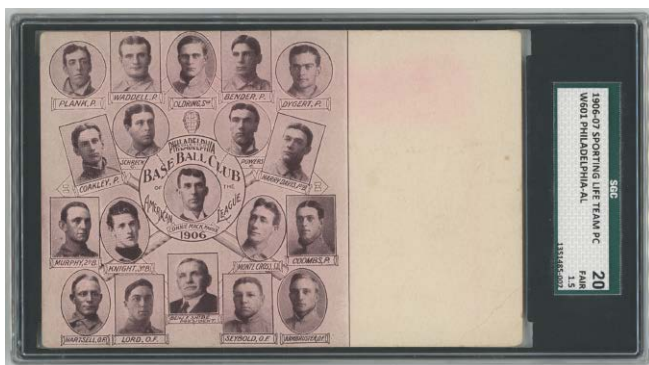

36 1909 T206 Mordecai Brown (Portrait) PSA 4 .. 100
A very bright and colorful card, the image looks great. Centered a click to the right border, the surfaces are clean. We do not see any creases or wrinkles, the corner wear is mild, the back looks good.