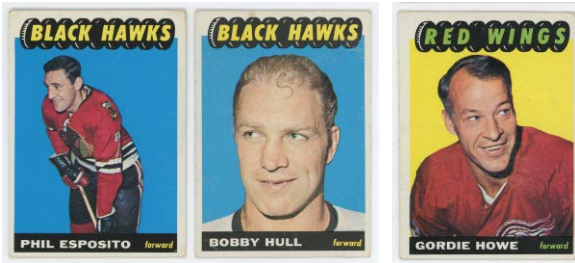

Hockey

777 1965 Topps Complete Set 200
One of my personl favorites, these hardly ever come around as full sets for whatever reason. An extremely attractive issue, this is loaded with good stars. A very mixed grade set, these range from Fair to Ex Plus, averaging roughly VG Plus overall. We rate the many key cards as follows: 1 Toe Blake CO Good, 6 Jean Beliveau VG, 12 Terry Sawchuk GVG, 17 Dave Keon VG, 21 Ed Giacomin RC VG-Ex/Ex, 31 Gerry Cheevers RC Fair, 51 Paul Henderson RC VG-Ex, 59 Bobby Hull Ex, 60 Stan Mikita Ex, 66 Checklist VG mk, 71 Henri Richard VG+, 76 Y. Cournoyer RC VG-Ex/Ex, 79 Tim Horton Good, 108 Gordie Howe VG-Ex/Ex, 116 Phil Esposito RC VG+, 121 Checklist Ex erased, 122 Gordie Howe 600 SP VG-Ex/Ex, 128 Bruins Team SP GVG. The main cards are pretty nice, the set could benefit from some relatively simple upgrading.

1966 Topps USA Test Issue

778	14	Walton	PSA 6	20
779	19	Hadfield	PSA 7	30
780	20	Pronovost	PSA 6	30
781	34	Hillman	PSA 6	40
783	60	Nesterenko	PSA 9 oc.....	80
Centered to the top border, this has four Mint corners.				
784	64	Johnston	PSA 6	40
785	65	Ferguson	PSA 7 oc.....	25
786	66	McKenzie	PSA 6	25