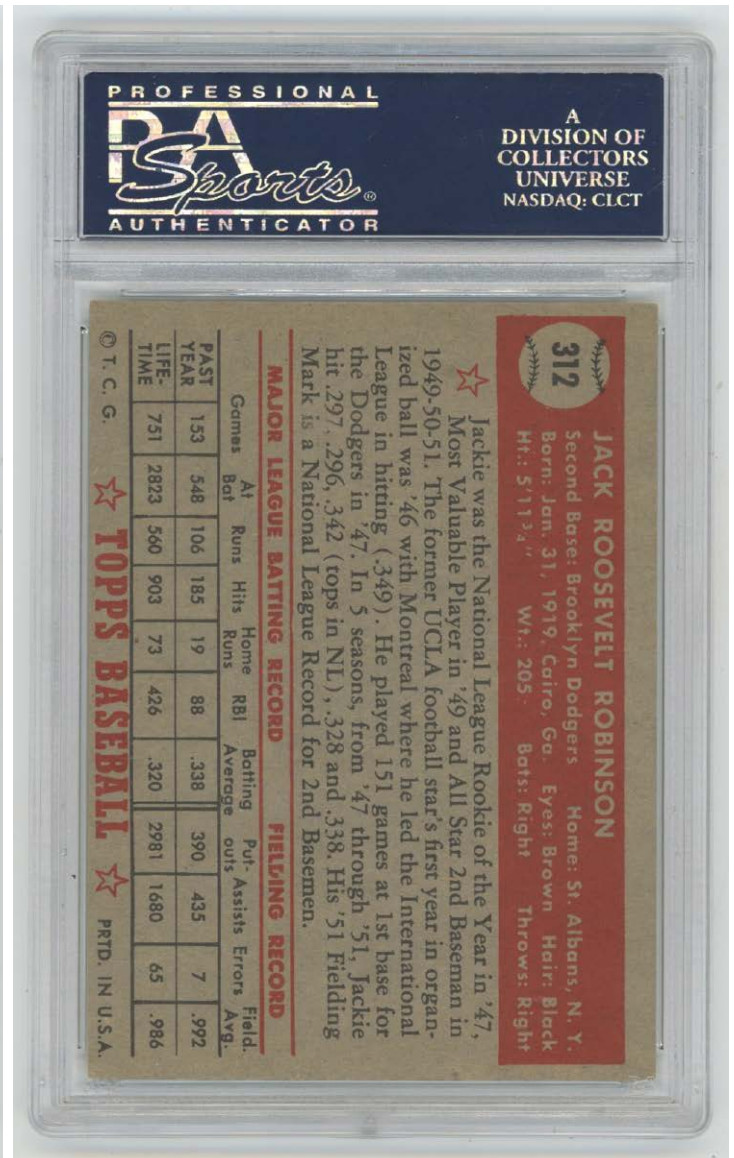

Key Lots

23 1952 Topps 312 Jackie Robinson PSA 5 1000
A cornerstone card, this is one of the absolute keys to the great 1952 Topps set. Never easy to find, these exploded in price in recent years, the current pullback may well be a buying opportunity. The card itself offers rich color and a beautiful image with perfect focus and registration. The card pops when held in hand. The borders are white, the surfaces are quite clean. Centered to the right border, the corners show extremely light wear for the grade. Great card.