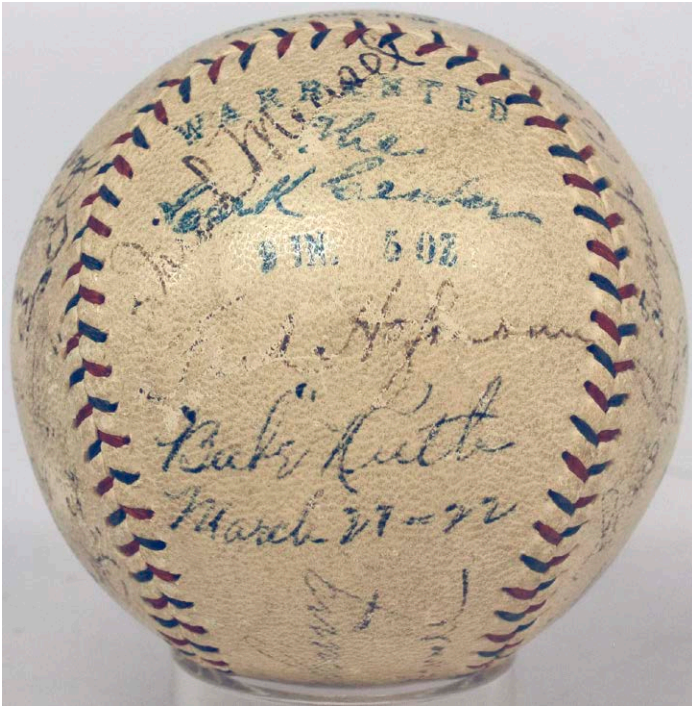

Key Lots

3 1922 Yankees Team Ball w/dated Babe Ruth autograph! 7 1000

One of the rarest of all New York Yankee team balls, these hardly ever come to market. This was the final Yankee team to lose to the rival New York Giants in the World Series (1923 was the beginning of their historic dynasty). The offered ball is a toned OAL Ban Johnson model. There are 24 total signatures on the ball, they vary in darkness but are pretty nice overall to our eyes.

The ball has two Babe Ruth autographs, but one is secretarial. The other signatures include HOFer Frank Home Run Baker, Bibb Falk, Irish Meusel, Lefty O'Doul, Wally Pipp, Everett Scott and Bob Shawkey. In a great touch, Babe Ruth wrote March 27 - 22 in his own hand below his signature, something we have never seen before. Great ball! JSA LOA (full).