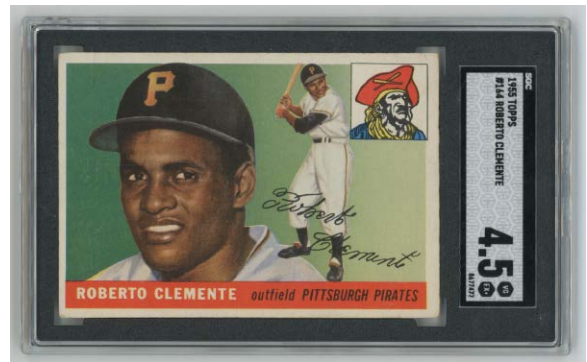

1958 Topps

132 120 Johnny Podres PSA 9..... 50

A superb 9, this has four dead mint corners, great centering and that signature mint look and feel.

133 418 Mantle/Aaron PSA 6..... 75

A classic card, this one has excellent centering. The color is superb, the corners are sharp, it is an awfully fine 6 overall.

134 487 Mantle All Star PSA 6..... 50

Remarkably well centered, this is a superb 6. The color is great, the corners come to strong points, there are no print issues. This is not an easy card to find with such great centering.

135 487 Mantle All Star PSA 7..... 50

An extremely popular card, these are always nice to find in PSA 7 holders. A gorgeous 7, this has sharp corners, amazing color and white borders.