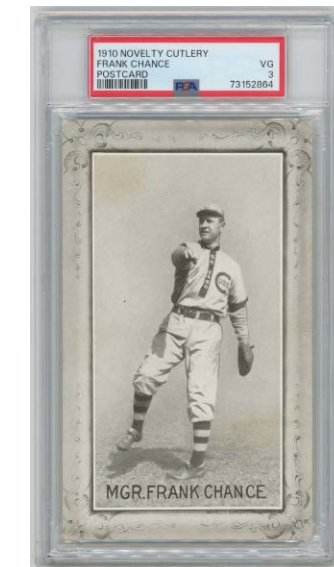

1910 P2 Sweet Caporal Pins

42 Ty Cobb (large letters) PSA 4..... 225
A tough pin, this has a superb image with great clarity and definition. There is no obvious wear on the front, wear on the paper back likely led to the 4 grade.

43 Ty Cobb (small letters) PSA 6..... 250
Bright and clean, this has a terrific image with excellent clarity. There is hardly any wear, the paper back looks good, PSA is so tough on these.

44 Cy Young PSA 5..... 50
Freshly slabbed, this is well centered and quite clean. We do not see any obvious wear, the paper back is clean. The 5 grade is quite conservative to our eyes.

45 1910 PC796 Sepia Postcards Nap Lajoie SGC 2..... 450

A very attractive postcard from this widely collected and historically great player, this is an excellent piece. With a large image of Lajoie, this has not been mailed and displays very well for the grade. There is hardly any creasing, the surfaces are clean, the corner wear is consistent. This is a postcard that does not come to market very often at all, with only two total sales in the last four years on VCP.