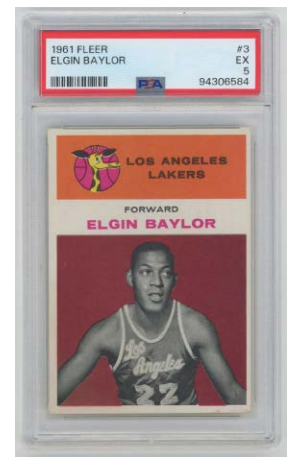

Non-Sports Cards/Basketball

639 1976 Donruss Six Million Dollar Man Wax Box w/24 backs 80
A low grade box from this classic show, there are 24 packs within. The packs appear to show some general wear from possible exposure to moisture or something else. There is no reason to think anything was searched here.

640 1977 Star Wars 1 Luke Skywalker PSA 8..... 180
The key Star Wars card, this was straight from a vending box. Razor sharp with perfect blue borders, slight centering to the right border kept this from possibly grading a Mint 9.

Basketball Cards

642 1961 Fleer 3 E Baylor RC PSA 5..... 200
A classic HOF Rookie Card, this example has rich color and clean white borders. Centered slightly to the right border, the corners show only light wear, this displays very nicely for the grade.

643 1961 Fleer 10 Bob Cousy PSA 8 o/c..... 30
Razor sharp, this is one of his few cards. Bright and clean, this has great color. Typical centering to the left border led to the qualifier, strong card.

644 1961 Fleer 36 Oscar Robertson RC SGC 4.... 100
A classic HOF Rookie Card, these are always very desirable. Offered is a superb 4: this has rich color and terrific centering. The corners exhibit light and consistent wear, the borders are white. We do not see any creases or wrinkles, even under magnification.

645 1961 Fleer 36 Oscar Robertson RC SGC 6.5.. 440
An incredible talent, this is a cornerstone basketball Rookie Card. The offered card is sharp and clean, it has clean white borders, rich color and solid corners. Centered a click to the top, the image looks great, this is a very strong card for the grade.