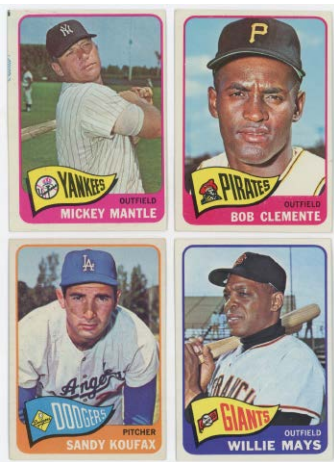

Baseball Cards

236 1965 Topps Complete Set Ex-Mt 600
Offered is a very nice 1965 Topps set. The cards look to be about 70% Ex-Mt or better, the balance almost all from VG-Ex to Ex to Ex. There are many very sharp cards here, there could well be solid potential for slabbing. A popular set with a great design, sets of this quality are not easy to find due to grading. We rate the star cards as follows: 3 Killebrew/Mantle LL VG-Ex/Ex, 16 Morgan RC Ex-Mt+, 134 Mantle WS Ex-Mt+, 155 Maris Ex-Mt+, 160 Clemente Ex, 170 Aaron Ex++, 207 Rose VG-Ex/Ex, 250 Mays Ex-Mt+, 300 Koufax Ex-Mt+, 320 Gibson Ex-Mt+, 350 Mantle VG-Ex/Ex, 385 Yastrzemski Ex-Mt+, 400 Killebrew NM, 461 Carroll/Niekro Ex-Mt, 470 Berra VG-Ex/Ex, 477 Carlton RC VG-Ex/Ex, 510 Banks Ex-Mt+, 526 Hunter RC Ex-Mt mc back, 540 Brock Ex-Mt, 581 Perez RC VG-Ex/Ex,