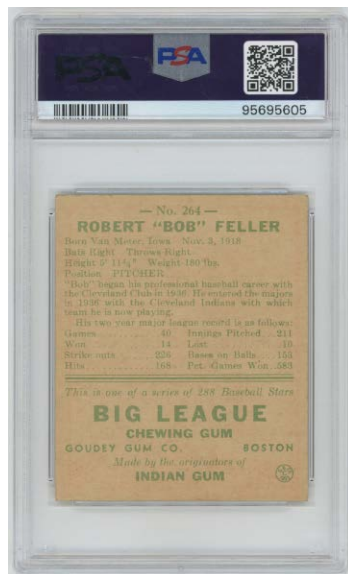

65 1934 Goudey 62 Hank Greenberg RC SGC 1.5. 400
His Rookie Card, these are always hard to find and desirable. The offered card has terrific centering and good color. The back has no damage, the card has no technical flaws. Creasing is present but not excessive, this is a very pleasing card for the grade.

66 1938 Goudey 264 Bob Feller PSA 4..... 700
A very cool and tough card of the great Bob Feller, this is an original owner card that came into the National and is freshly slabbed. This card has outstanding centering and is quite clean, we thought it would grade a 5. There are no visible creases or wrinkles, even under magnification. The back looks great, as does the image. The corners show light and consistent wear, this is a superb card for the grade.