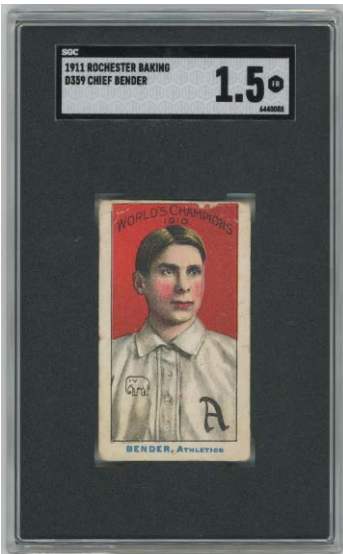

47 1911 D359 Rochester Baking
Chief Bender SGC 1.5 350
A great card from a scarce and great tobacco issue, these hardly ever come to market. A colorful and attractive card despite the low technical grade, the image looks terrific. Cut to the top border, the vital back has no paper loss. Moderate creasing is present, this combined with wear at the top border led to the 1.5 grade.

48 1911 M116 Sporting Life George Mullin PSA 7. 25

49 1911 T205 Johnny Evers PSA 3.5..... 250
Well centered with gorgeous color, this is an awfully nice looking card. The gold borders look great, there is no visible creasing. A tough grade, the lower left corner on the front shows some wear, as does one corner on the clean back.

50 1911 T205 Christy Mathewson PSA 4..... 800
An absolute key to a classic tobacco set, these are not easy to find even in 4 holders. A classic and iconic card, this has a gorgeous color image. Well centered, the gold borders display really well. The back is a very clean and uncommon Sovereign. We cannot see any creases or wrinkles, even under magnification, the surfaces appear to be almost immaculate. Wear is visible by one corner on the back, there almost cannot be a nicer 4 than the offered card.

51 1911 T205 Kirb White (Pirates) PSA 4..... 250
A very tough card, this is not easy to find in this quality. Well centered with rich color, we cannot see any creases or wrinkles. The back is clean, the gold borders look good, strong card.

46 1910 T213 Type 1
Hub Perdue (pop 1/4, highest grade) PSA 2..... 300

47 1911 D359 Rochester Baking
Chief Bender SGC 1.5 350

48 1911 M116 Sporting Life George Mullin PSA 7. 25

49 1911 T205 Johnny Evers PSA 3.5..... 250

50 1911 T205 Christy Mathewson PSA 4..... 800

51 1911 T205 Kirb White (Pirates) PSA 4..... 250