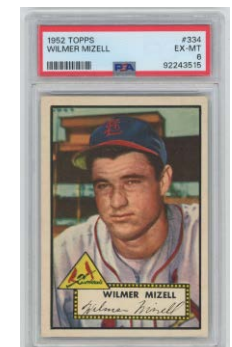

1952 Topps

81 8 Marsh PSA 6..... 25
Beautifully centered and clean, this has a black back.

82 49 Sain PSA 6..... 25
Crisp, clean and well centered, this is a really nice 6.

83 175 Billy Martin RC PSA 6..... 75
An undervalued card, this is one of my personal favorites. Often found in low grade, this is an elusive 6. Well centered with clean white borders and vibrant color, strong card.

84 261 Willie Mays SGC 1 300
A vital and underrated card, this will be perfect for so many collectors. Tape stains at the top and bottom border keep this at a 1. There is only slight creasing, the color is rich. The back has no paper loss, this is a perfectly fine card to add to any lower grade or star card collection.

85 296 Rolfe PSA 7..... 30
With superb centering, fine 7.

86 324 Hacker PSA 6..... 100
A crisp and clean 6, this has rich color, clean white borders and solid centering.

87 329 DeLock PSA 7..... 125
An elusive 7, this has rich color and four sharp corners. Very well centered for one of these, the borders are white.

88 334 Mizell PSA 6..... 100
Remarkably well centered with a great image, this is a superb 6.

89 338 Yvars PSA 6..... 100
A popular horizontal card, this has four sharp corners, terrific color and good centering.

90 343 Gernert PSA 7..... 125
A Red Sox high number, this has terrific centering, rich color and sharp corners.

91 358 Kucab PSA 6..... 100
Nicely centered with great color, the corners come to solid points.