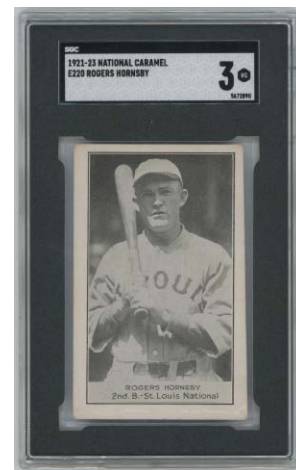

58 1921 E220 National Caramel Rogers Hornsby SGC 3 450
A tough and attractive card of the legendary Rogers Hornsby, this looks great for the grade. The corners show light and consistent wear, the back is clean, the surfaces look good. Well centered, you cannot ask more than this from a 3.

59 1921 Exhibit Ty Cobb SGC 1.5 400
A popular 1921 postcard of the great Ty Cobb, this has a novel image not used on other cards. The offered card has a clean front with mild wear and no visible creases. The corners are not bad at all, the back has a subtle stamp and one written in word, it is clean overall.

60 1922 W575-1 Eddie Collins SGC 7.5 50
A razor sharp card, the corners are terrific, the surfaces are pristine. The black back is immaculate, this is a seriously sharp 1920s HOF card.

61 1923 V100 Willard's Chocolates Branch Rickey SGC 4 300
A historic figure, he has so few cards and they are prized by collectors. Offered is a card that you just never see, this has a nice image of Rickey from the 1920s. A very fine 4, this has excellent centering and a clean back. We cannot see any creases or wrinkles, even under magnification. The corners show mild and consistent wear, strong card. Please note there has not been a public sale for one of these on VCP since 2016!