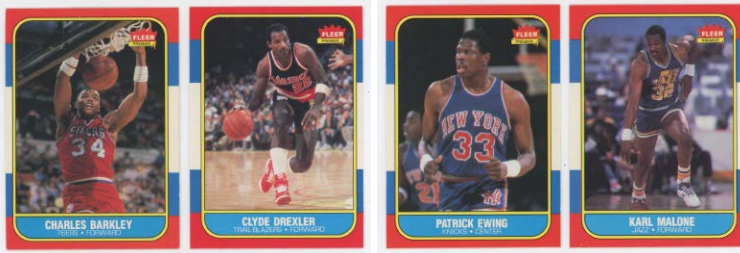

Basketball Cards/Autographs

Signed Basketballs

672 1986 Fleer Complete Set - Jordan (131/132)..... 200
The ultimate 1980s set, these are always prized by collectors. The offered set is NM to Nm-Mt overall with slight variance. A solid ungraded set, these display very well overall, some cards may be worth looking at for slabbing. We rate the key cards as follows: 1 Jabbar NM, 7 Barkley RC NM, 9 Bird NM, 26 Drexler RC Ex-Mt, 27 Dumars RC NM, 31 Erving Nm-Mt, 32 Ewing RC Nm-Mt, 53 Magic Johnson Nm-Mt, 68 K Malone RC NM, 77 Mullin RC Nm-Mt, 82 Olajuwon RC Nm-Mt, 109 Thomas RC Nm-Mt, 121 Wilkins Nm-Mt, 131 Worthy RC Nm-Mt.

679 1968-1969 Boston Celtics Reunion Signed Basketball 9..... 180
Offered is a spotless official ball, this has nine Mint silver sharpie signatures. The last Bill Russell Celtic World Championship team, this is a desirable piece. The autographs include Russell, Havlicek, Sam Jones, Satch Sanders, Bailey Howell, Don Chaney and Emmett Bryant. JSA LOA (full).