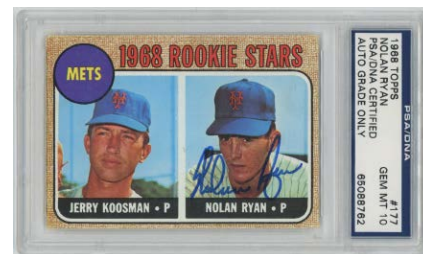

292 1968 Topps 177
Nolan Ryan Auto Rookie Card PSA 10 (auto) 100
A classic card, the card itself has rich color, good centering and just one corner crease. Signed by Ryan in Gem Mint blue sharpie ink, this has a Nolan Ryan hologram on the back and is PSA slabbed.