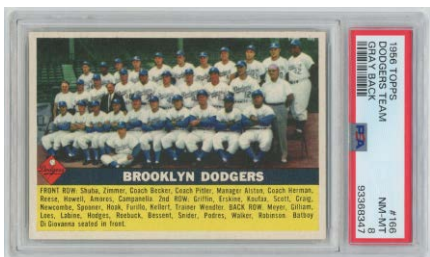

125 1955 Topps Doubleheader
25 Jackie Robinson/Don Hoak SGC 4.5..... 75

An underrated card, this is centered to the right border. The color is terrific, the corners are fairly crisp, the borders are white. We cannot see any creases or wrinkles, this is a very strong card for the grade.

1956 Topps

126 30 Jackie Robinson PSA 6..... 150

A super popular card, Jackie's final one. Offered is an ideal 6, this is perfectly centered. The white back looks great, the corners come to solid points, the borders are white, the image is flawless.

127 166 Brooklyn Dodgers Team Card PSA 8..... 50

Well centered and laser sharp, this looks like a very high-end 8 to our eyes. A popular card from a great set, this should be a very popular lot.

128 Checklist 1/3 PSA 7..... 75

Very nicely centered and quite clean, this is perfect for a sharp set.

129 1957 Topps 35 F. Robinson RC PSA 6..... 100

Notable for outstanding centering, this is a superb 6. The color is terrific, the borders are white, this will be an upgrade for so many of you.

130 1957 Topps 55 Banks PSA 7..... 25

A sharp card with great color, this is centered slightly to the upper left corner.

131 1957 Topps 90 Spahn PSA 7..... 30

Sharp and clean, this has a perfectly clear image and strong corners.