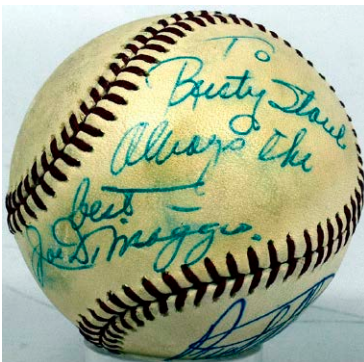

367 Ty Cobb 3..... 200
Offered is a moderate worn OAL Johnsonson model baseball. This has a very light but just legible Ty Cobb signature on the sweet spot. An affordable example of a super pricey single, this is a great option for many single signed ball collectors with budgetary constraints. JSA LOA (full).