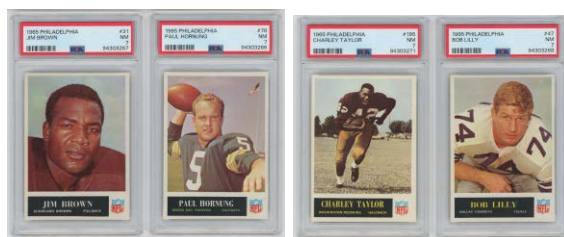

Football Cards

717 1964 Philadelphia Complete Set Ex-Mt/NM 300
The first Philadelphia football set, these seem so cheap at current market levels. Offered is a carefully collected set, it is a very fine and fresh Ex-Mt/NM overall. The commons and secondary stars have not been reviewed for slabbing. The cards appear to be about half Near Mint, half Ex-Mt, with slight variance. We rate the key cards as follows: 3 Mackey PSA 6, 12 Unitas NM, 14 Shula RC NM, 17 Ditka Ex-Mt, 30 Brown PSA 6, 48 Lilly NM, 51 Meredith VG-Ex/Ex, 71 Adderley RC Ex-Mt+, 72 Davis RC VG-Ex/Ex, 74 Hornung VG-Ex/Ex, 79 Starr PSA 7, 84 Lombardi NM, 91 Olsen NM, 109 Tarkenton Ex-Mt+, 117 Gifford Ex, 198 Checklist Ex-Mt+.

720 1965 Philadelphia Complete Set Ex-Mt 250
A clean set, it is roughly 70% Ex-Mt, the balance ranges from VG-Ex to Ex Plus and is not bad at all. Some sharper cards are here as well, we rate the key cards as follows: 12 Unitas Ex+, 19 Ditka Ex-Mt, 31 Brown VG+, 41 Warfield RC PSA 4.5, 47 Lilly Ex-Mt, 50 Meredith Ex-Mt, 53 Renfro RC Ex-Mt, 64 LeBeau RC VG-Ex/Ex, 76 Hornung Ex-Mt, 81 Starr PSA 6, 105 Eller RC NM, 110 Tarkenton Ex+, 189 Krause RC Ex+, 195 Taylor RC Ex, 197 Checklist Ex-Mt+, 198 Checklist Ex-Mt+.