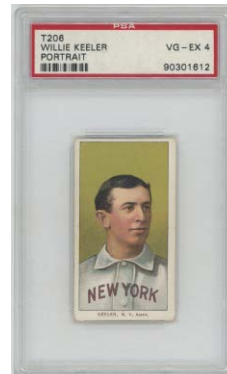

38 1909 T206 Wee Willie Keeler (portrait) PSA 4. 100
A very underrated card of a classic deadball era HOFer, this is not so easy to find in a 4. Centered to the top border, this has a rather colorful and crisp image. There is some slight creasing, the corners show only slight wear.

39 1909 T206 Joe Tinker (hands on knees) PSA 4..... 100

Well centered with great color, this has some very fine surface creasing. The borders are white, the image looks great.