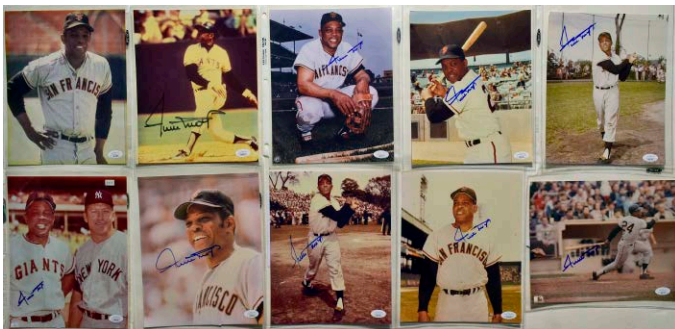

328 J. Robinson/Reese/Mathias 7 500
A rare signed photo, this is a terrific original image from a circa 1970 special dinner function with these three HOFers and a very lucky fan named Alan. Nicely posed, everyone is in formal attire. Undated, we believe this is circa 1970. Each athlete signed and inscribed the photo on their image to Alan. Jackie Robinson signed in bold blue ballpoint ink, but the contrast is not ideal as he is wearing a dark suit. A likely unique piece, I especially love to see anything signed by both Jackie and Pee Wee Reese, given their long-standing freindship and role Pee Wee played in accepting Jackie in MLB. JSA LOA (full).