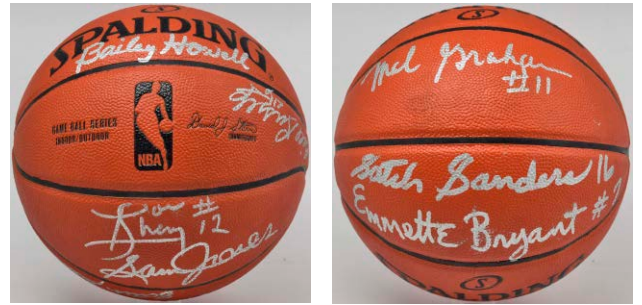

Basketball Cards/Autographs

Signed Basketballs

672 1986 Fleer Complete Set - Jordan (131/132)..... 200
The ultimate 1980s set, these are always prized by collectors. The offered set is NM to Nm-Mt overall with slight variance. A solid ungraded set, these display very well overall, some cards may be worth looking at for slabbing. We rate the key cards as follows: 1 Jabbar NM, 7 Barkley RC NM, 9 Bird NM, 26 Drexler RC Ex-Mt, 27 Dumars RC NM, 31 Erving Nm-Mt, 32 Ewing RC Nm-Mt, 53 Magic Johnson Nm-Mt, 68 K Malone RC NM, 77 Mullin RC Nm-Mt, 82 Olajuwon RC Nm-Mt, 109 Thomas RC Nm-Mt, 121 Wilkins Nm-Mt, 131 Worthy RC Nm-Mt.

679 1968-1969 Boston Celtics Reunion Signed Basketball 9..... 180
Offered is a spotless official ball, this has nine Mint silver sharpie signatures. The last Bill Russell Celtic World Championship team, this is a desirable piece. The autographs include Russell, Havlicek, Sam Jones, Satch Sanders, Bailey Howell, Don Chaney and Emmett Bryant. JSA LOA (full).