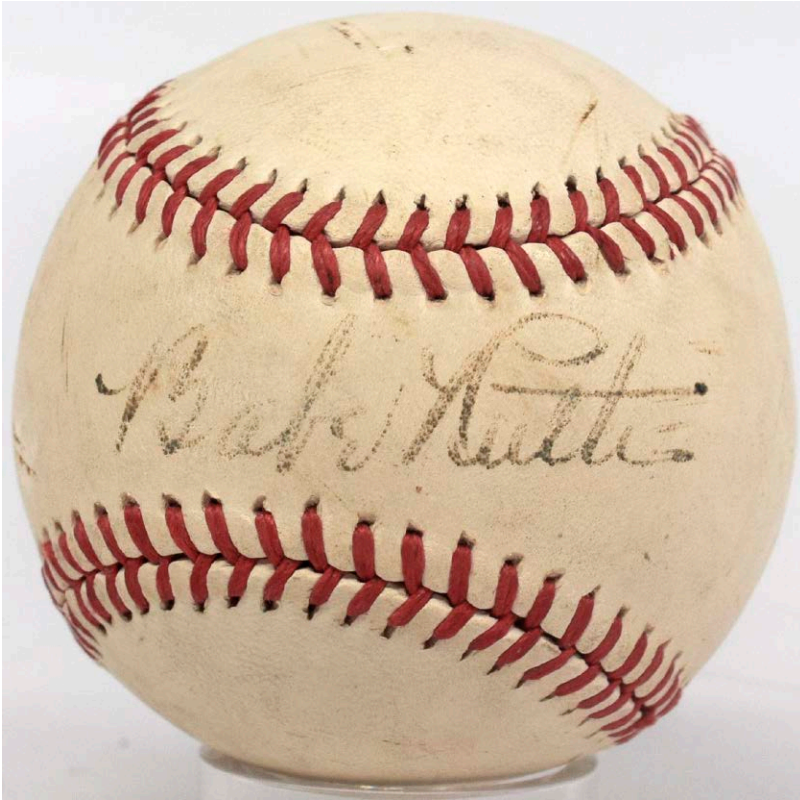

Key Lots

2 Babe Ruth Single Signed Baseball 7 1000

The ultimate signed baseball, these have only grown in demand and stature over the years. Very high grade examples can sell for six figures, the offered ball is a very mid to better grade exemplar. Signed on a clean Reach Official League Model baseball, the ball itself has only slight wear and displays well. The ball is off-white, the signature is in black fountain pen ink.

A pleasing and attractive Babe Ruth exemplar, this has a nice look and feel, it is a 7/10 overall in our opinion. An attractive Ruth single with no issues that displays well, this will instantly elevate the stature of many collections. PSA DNA (full).