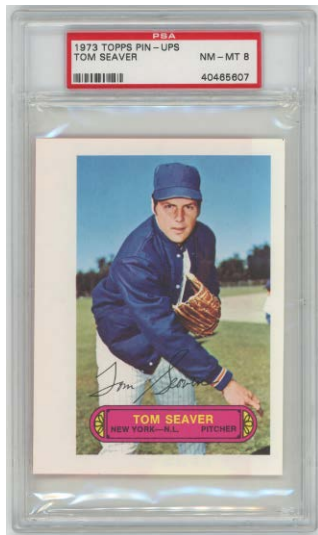

Baseball Cards

Baseball Card Sets, Lots and Related

181 1929 R316 Kashin Lot of 20 different w/original box incl. Todt SP Ex-Mt 150
An uncommon set that is now getting its just due, these are cleanly designed cards with quality images. Ex-Mt overall, the cards tend to have crisp corners, centering varies as always. A substantial lot, it includes the very scarce Todt short-print (crisp but off-center to the top border), Combs, Faber, Hoyt, Manush, Rice and Sewell.

182 1929 R316 Kashin Collection of 33 different w/Pennock VG-Ex..... 200
A substantial quantity for an elusive issue, everything is in a hard holder for protection. The cards vary slightly in grade, they look to be a pretty consistent VG-Ex overall to our eyes.