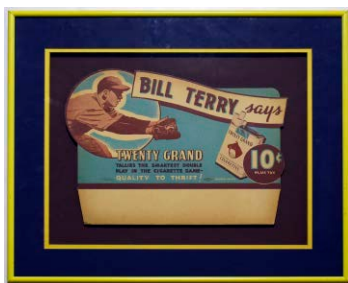

825 Superb 1940s Era Pee Wee Reese Wheaties Sign . 100
A gorgeous piece, we have not seen of these until now. Checking in at 21x11, this is a beautiful color cardboard sign of the beloved Brooklyn Dodger HOfer promoting Wheaties cereal. The sign appears to be quite clean, it is rather elegantly matted and framed to a total size of 27 x 18.