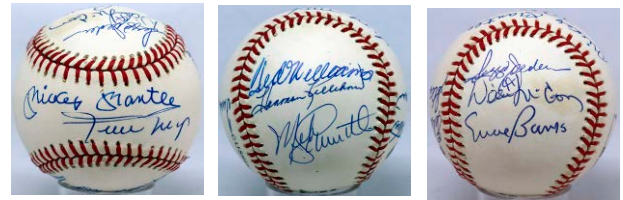

395 500 Home Run Club (11 sigs) - Perfect Quality 9.5..... 250
The original eleven, the ball and signature are immaculate. Everything is signed in perfect blue ballpoint ink, we all know the names here: Mantle, Williams, Aaron, Mays, Schmidt, McCovey, Killebrew, Jackson, Banks, Mathews and F. Robinson. JSA LOA (full).