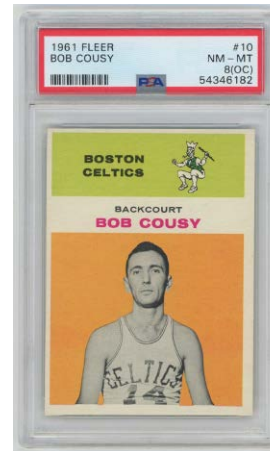

Basketball Cards

642 1961 Fleer 3 E Baylor RC PSA 5..... 200
A classic HOF Rookie Card, this example has rich color and clean white borders. Centered slightly to the right border, the corners show only light wear, this displays very nicely for the grade.