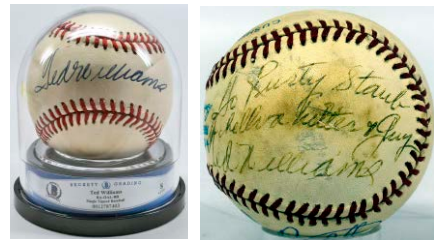

386 Ted Williams Beckett 8 50
A very strong Ted Williams single, this looks to be a perfectly clean OAL Brown model ball with a Mint blue ballpoint ink signature.

387 Ted Williams (to Rusty Staub) 7.5 50
A very neat signed baseball, offered is a slightly worn OAL Brown model. Ted Williams warmly pens a full side panel to Rusty Staub (there is some wear); Rusty signed this on a separate panel. JSA LOA (full).