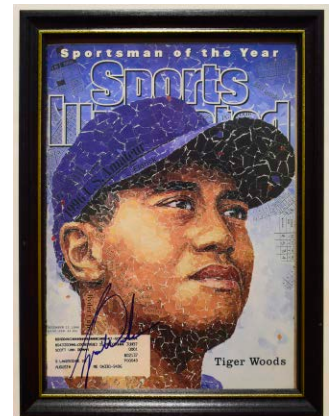

765 Superb Football HOFers Signed Helmet (31 sigs) 9..... 375

A terrific piece, offered is a gorgeous full size NFL Hall of Fame model helmet. Loaded with thirty-one signatures, the autographs are quite fine overall and just about everyone penned an HOF inscription. The signatures include Jim Brown, Unitas, Staubach, Baugh, Griese, Csonka, Ham, Harris, Butkus and Sayers. JSA LOAA.