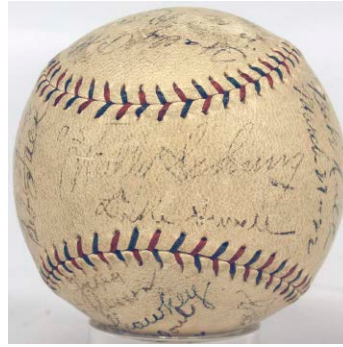

Key Lots

3 1922 Yankees Team Ball w/dated Babe Ruth autograph! 7 1000

One of the rarest of all New York Yankee team balls, these hardly ever come to market. This was the final Yankee team to lose to the rival New York Giants in the World Series (1923 was the beginning of their historic dynasty). The offered ball is a toned OAL Ban Johnson model. There are 24 total signatures on the ball, they vary in darkness but are pretty nice overall to our eyes.

The ball has two Babe Ruth autographs, but one is secretarial. The other signatures include HOFer Frank Home Run Baker, Bibb Falk, Irish Meusel, Lefty O'Doul, Wally Pipp, Everett Scott and Bob Shawkey. In a great touch, Babe Ruth wrote March 27 - 22 in his own hand below his signature, something we have never seen before. Great ball! JSA LOA (full).