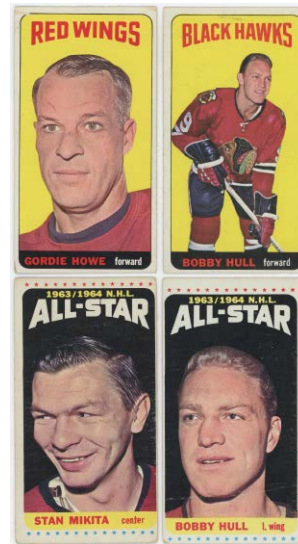

775 1964 Topps Complete Set VG 500
One of the ultimate hockey sets, these are revered by collectors. Bursting with stars, these have a huge value as singles. A very difficult set to assemble with the many HOFers and short-prints, the offered set averages VG overall with some definite variance. We rate the many key cards are as follows: 1 Pit Martin RC VG, 6 Sawchuck GVG, 20 Hull VG+, 31 Mikita VG, 33 Beliveau Good, 48 Henri Richard VG, 54 Checklist VG-Ex/Ex (plus a second marked card), 55 Checklist VG unmarked, 58 Williams SP Good, 59 Pilote SP Good, 68 Plante VG+ and GVG, 72 Domhoefner SP VG+, 73 Maki SP VG-Ex, 74 Villemure SP VG-Ex mc on back, 80 Rousseau SP Ex, 85 Mahovlich Good, 89 G Howe VG, 91 Nestrenko SP GVG, 92 Paille SP VG, 98 Hicke SP Fair-Good mk, 102 Horton Good, 105 Horton AS Fair-Good and Fair, 106 Mikita AS Good, 107 Hull AS GVG, 110 Hall AS GVG.

776 1965 Topps 59 Bobby Hull PSA 8..... 50
A classic card with the great curl on his forehead, this one has excellent centering. The color is terrific, as are the corners, fine 8.