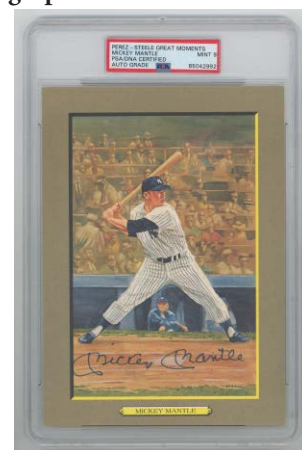

Baseball Autographs

Autographed Cards

293 1971 Topps 6 Thurman Munson Auto Card 600
One of the most popular Thurman Munson cards, this example has good centering, rich black borders and a fine image, We do not see any creasing, the back is clean. Signed by the beloved Munson, the signature is in red ballpoint ink. A very large signature, it is nearly three inches long. The signature has no real breaks in it, but the contrast is not ideal. One of the toughest and most desirable Munson cards to find with an autograph, this should be a very popular lot. JSA LOA (full).

294 1978 TCMA The 1960s
Roger Maris Auto Card 9.5..... 100
With a perfect blue sharpie ink signature, this is a classic Roger Maris signed card. The lot comes with an 8x10 photo signed by Berra, Blanchard and Skowron (the Mantle is secretarial). The LOA is just for the card. JSA LOA (full).

296 1984 Donruss Champions
Lot of 36 HOFers/Stars w/Fisk, Schmidt, Yaz 9 . 180
A fine looking and substantial lot, the HOFers are Boggs (2), Carew (2), Fingers (3), Fisk, Jackson (2), Niekro, Palmer (2), Schmidt, Sutton and Yaz. The non-HOFers include Buckner, Cooper, Garvey, John, Murphy and Oliver. JSA LOAA.

Autographed Flats

298 1980 Perez Steele
Joe DiMaggio PSA 10..... 150
One of the most attractive of all the Perez Steele postcards, it is always neat to find these in 10 holders.

300 1985 Perez Steele Greatest Moments
19 Mickey Mantle PSA 9..... 225
A classic Mickey Mantle item, this is an absolute key to this great set.

299 1980 Perez Steele
33 different HOFers w/Stargell 9.5..... 180
An immaculate lot, there should be many 10s here. A full listing will be on our website. JSA LOAA.