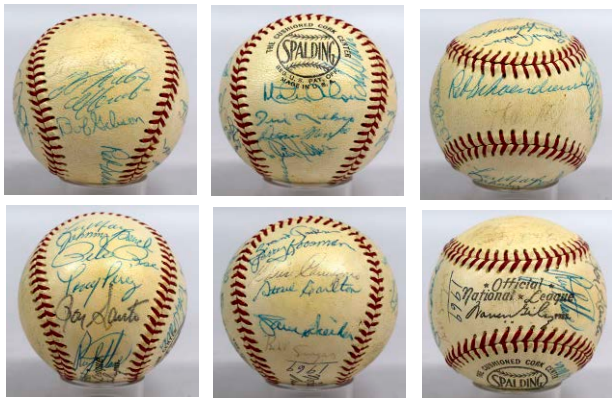

401 1969 NL All Stars Team Ball w/Roberto Clemente (21 sigs) 8..... 200
A terrific ball from a great year, this is a very nice piece. Offered is a pretty clean ONL Giles model ball, the signatures vary in darkness. The key signatures are Clemente, Mays, Bench, Rose, Carlton, Gibson, Perez, Schoendienst and Santo (Aaron is the only clubhouse). How is that for some star power? JSA LOA (full).