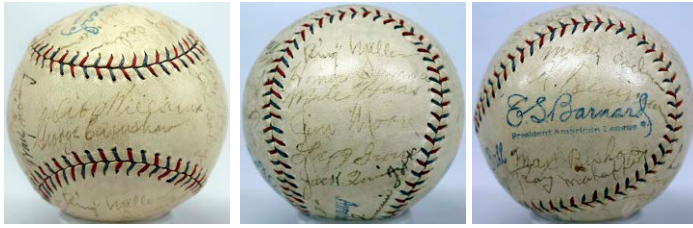

Baseball Autographs

398 1930 Philadelphia A's Team Ball w/four HOFers 7..... 450
A World Championship team, this is a difficult and desirable ball. The offered ball is a mildly toned and attractive OAL Barnard model. There are 24 total signatures. An All Time Great team, the keys here are key HOFers Foxx, Grove, Mack and Simmons. The other signatures include Earnshaw, Quinn, Rommel and Schang. Two signatures are clubhouse: Cochrane and Perkins. PSA DNA (full).