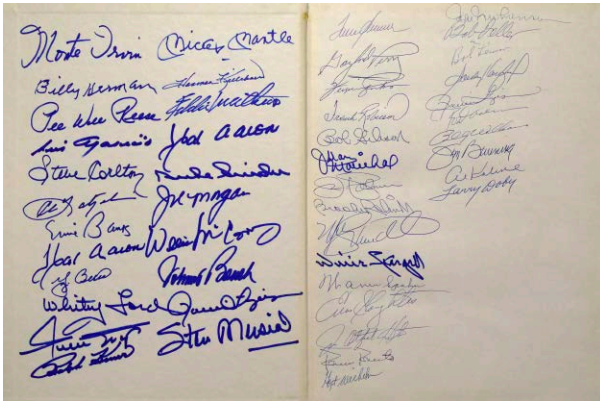

351 1990 Associated Press History of Baseball Signed Large Format Book (47 HOF sigs w/Mantle, Koufax, Aaron, Mays) 9.5 500
Simply an awesome item, this is the first time that we have ever seen one of these. From a huge autograph collection, this was one of the signature items. A beautifully printed large format ode to the great game of baseball, the signatures are all impeccable. Loaded with big name HOFers, these include Mantle, Mays, Aaron, Koufax, Musial, Seaver, Gibson, Bench, Morgan, Schmidt, Berra, Banks, Yaz, Reese, McCovey, Killebrew, F. Robinson, Carew and Doby. Superb. JSA LOA (full).

354 Letter Conlan, Jocko (incredible Negro League content) 9 125
Offered is a truly remarkable two-page ALS written to baseball historian John Holoway. This letter goes into amazing detail about potential HOFers from the Negro Leagues. Conlan really names names here, including Cool Papa Bell, Oscar Charleston, Monte Irvin (who he thought was far inferior to Charleston), Willie Foster and Joe Rogan. The content is poignant at times: "It was a shame those fellows couldn't have played in the big leagues, and we all got along just fine". This is an utterly fascinating, even important letter. JSA LOA (full).