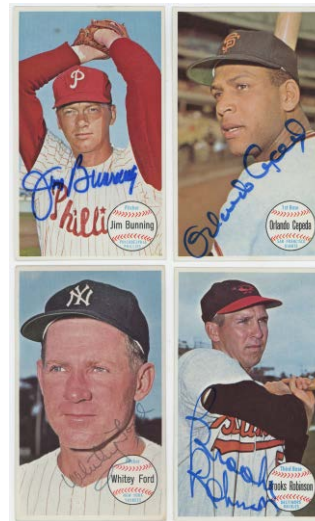

Baseball Autographs

Autographed Cards

285 1909 T206 Rube Marquard Portrait
Auto Card PSA 7/1.5 mk 200

A real T206 signed HOFer! Extremely desirable, this has been freshly slabbed and dual-graded by PSA. The card itself has some creasing and good color, the back is fine. PSA rated the card a 1.5 mk (the qualifier was due to a stray letter on the back). The card has moderate creasing, the grade is very conservative. The key here is of course the autograph, PSA rated the signature a 7. Strong piece.

286 1933 Goudey
62 Pepper Martin Auto Card 7 (PSA slabbed) .. 250
Pepper Martin is a cult favorite player, one of the most popular of the beloved 1930s Gashouse Gang St. Louis Cardinals. Martin died in 1965 and is a tough autograph, he is extremely scarce and desirable when found on a period gum card. Freshly slabbed, the offered card has good color, a nice front and mild damage to the reverse. Martin signed this at the lower left corner in pencil, this is a pleasing signature.

287 1959 Topps
202 Roger Maris Signed Card PSA 6 (auto) 200
Offered is a desirable Roger Maris signed card from the 1950s. A pleasing VG-Ex card with good color and a nice image, this has a light but presentable signature. Recently slabbed, PSA rated the autograph a 6.

288 1962 Topps
313 Roger Maris Auto Card (PSA slabbed) 9..... 300
One of the best Roger Maris signed cards, this is fun as it shows his record-breaking 61th home run in four images. A clean card, this has a large and bold blue sharpie ink signature. An elusive signed Maris card, this looks great.

289 1964 Topps Giants
25 Mickey Mantle 9 (PSA A) 300