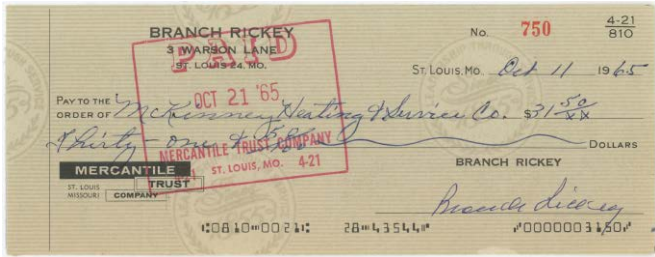

359 Photo Robinson, Jackie 9..... 375

Measuring nearly 8 x 8 inches, this is a handsome color magazine photo of the one and only Jackie Robinson. Jackie has a serious look on his face as he is holding a bat and looking just to the right of the camera. Mounted to a scrapbook page, this has a solid blue ballpoint ink signature in a perfect spot. JSA LOA (full).