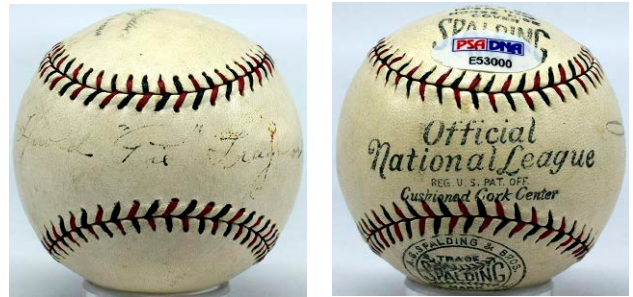

385 Pie Traynor 5 150
A scarce single of this underrated HOF third baseman, this is nice as it is vintage signed on an ONL Heydler model ball from his playing career. The ball is clean, this has a full Harold Pie Traynor period ink autograph. The signature is light but legible, we feel it is a 5/10 in darkness. JSA LOA (full).