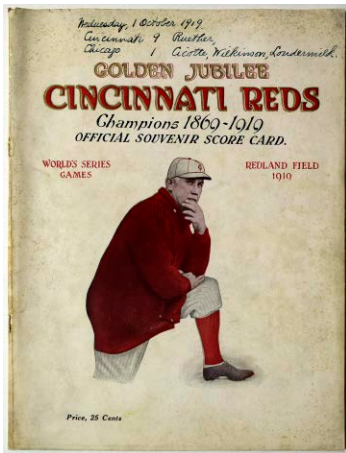

Baseball Memorabilia

817 1954 Sports Illustrated First Issue CGC 9.4....75
The classic first issue of Sports Illustrated, these are always desirable. Slabbed by CGC, this has a super high grade.