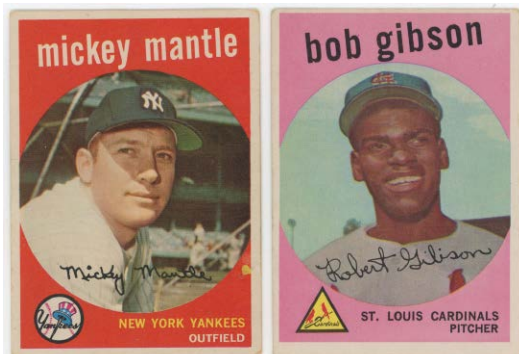

Baseball Cards

215 1959 Fleer Ted Williams

Complete Set minus #68 Ex-Mt/NM..... 150

With many Near Mint cards, this is a very fine looking lot. Sharp and quite clean overall (with some variance), the cards tend to look great. We rate the keys as follows: 1 Early Years VG-Ex/Ex, 2 Babe Ruth Ex-Mt, 11 1935 - With Jimmie Foxx NM, 63 All Star Record Ex++, 67 With Sammy Sneed NM, 70 With Jim Thorpe Ex-Mt, 75 With Babe Ruth NM, 79 Where Ted Stands Ex+, 80 Teds Goals 1959 Ex.

216 1959 Topps

Complete Set + variations (667 total cards) VG+... 600

A set that is just loaded with value, these are always popular and desirable. The offered lot is notable as it has a wide variety of additional variations, mainly the back color variations in the second series. Something you hardly ever see, perhaps some of these are quite scarce. The condition is almost all VG to VG-Ex, the high numbers are a grade better than the rest of the set. There are higher grade cards scattered about, nothing appears ugly or overly worn, only a handful of cards might merit an upgrade. We rate the key cards as follows: 10 Mantle VG+ ctd, 40.2 Spahn (all 3) VG-Ex, 50 Mays VG, 150 Musial VG mk, 163 Koufax VG+, 202 Maris VG-Ex, 380 Aaron VG+, 461 Mantle HR VG+, 464 Mays Catch Ex, 478 Clemente VG *bd, 510 Yankees TC VG+ mk, 514 Bob Gibson RC VG-Ex, 515 Killebrew VG-Ex/Ex, 543 Trio/Clemente Ex, 550 Campanella VG+, 561 Aaron AS VG-Ex/Ex, 563 Mays AS VG, 564 Mantle AS VG+,

217 1960 Fleer

Complete Basic Set (79 cards) Ex+ to Ex-Mt..... 75

A popular set, these are pretty sharp and clean overall. Collected with care, this is a strong Ex Plus to Ex-Mt overall set, they are all in Card Savers. We rate the key cards as follows: 1 Nap Lajoie Ex-Mt, 2 Christy Mathewson NM, 3 Babe Ruth Ex+, 6 Walter Johnson Ex-Mt+, 28 Lou Gehrig Ex-Mt+, 42 Ty Cobb NM, 47 Cy Young Ex-Mt, 53 Jimmy Foxx Ex+, 62 Honus Wagner Ex-Mt, 72 Ted Williams Ex-Mt.