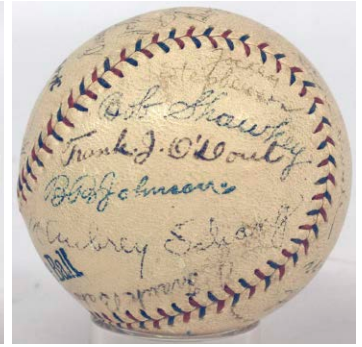

Key Lots

3 1922 Yankees Team Ball w/dated Babe Ruth autograph! 7 1000

One of the rarest of all New York Yankee team balls, these hardly ever come to market. This was the final Yankee team to lose to the rival New York Giants in the World Series (1923 was the beginning of their historic dynasty). The offered ball is a toned OAL Ban Johnson model. There are 24 total signatures on the ball, they vary in darkness but are pretty nice overall to our eyes.

The ball has two Babe Ruth autographs, but one is secretarial. The other signatures include HOFer Frank Home Run Baker, Bibb Falk, Irish Meusel, Lefty O'Doul, Wally Pipp, Everett Scott and Bob Shawkey. In a great touch, Babe Ruth wrote March 27 - 22 in his own hand below his signature, something we have never seen before. Great ball! JSA LOA (full).