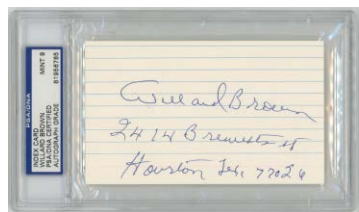

Baseball Autographs

303 3 x 5 Baker, Home Run PSA 9..... 100
A fun deadball era home run hitter, these are always popular. The offered lot is notable as it has a full name signature and is flawless. D'1963.

304 3 x 5 Brown, Willard PSA 9..... 100
A desirable Negro League HOFer, he died in 1996, ten years before becoming a HOFer. Scarce, this is a Mint signature on the lined side of a 3x5.

308 3 x 5 Hornsby, Rogers Beckett 9..... 150
One of the all time great hitters in baseball history, this is always a desirable autograph. Offered is a 3x5 size page, you have to love the large and flawless dark fountain pen ink signature. Slabbed a Mint by Beckett, it does not get any nicer than this! Please note most Hornsby 3x5s that trade were signed in ballpoint ink in the 1950s or early 1960s, this is much nicer as it was signed in the 1930s or 1940s.