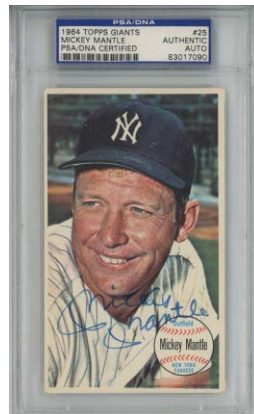

289 1964 Topps Giants
25 Mickey Mantle 9 (PSA A) 300

A colorful mid-grade card, this is centered to the left border. Signed in bold blue sharpie ink, there are no breaks in the signature, this could end up grading a 9 but no promises. A super popular Mantle signed card, these are always desirable and sought after by collectors. JSA LOAA.