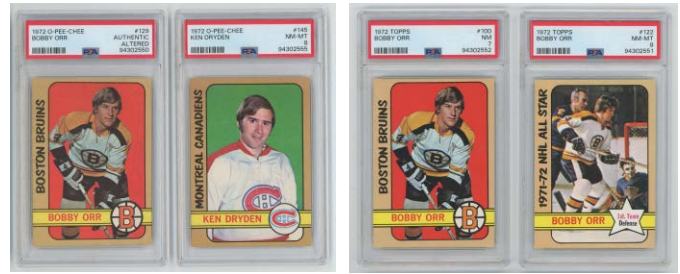

796 1972 OPC Complete Set minus #186 NM..... 100
A substantial larger size set, these are not so easy to find and are always very popular among collectors. The offered set was collected decades ago. The condition looks to be a fine Near Mint overall. We sent just three cards to PSA, this is an unpicked set. We rate the key cards as follows: 8 Marcel Dionne NM, 14 Bobby Clarke Nm-Mt, 19 Checklist NM, 58 Bobby Orr IA Ex-Mt, 59 Guy Lafleur VG, 129 Bobby Orr PSA AA, 145 Ken Dryden PSA 8, 190 Checklist Ex, 227 Orr/Park AS1 NM, 228 Bobby Hull AS1 Nm-Mt, 247 Ken Dryden AS2 Nm-Mt, 280 Espo/Orr/Ratelle LL Ex, 283 Orr/Espo/Ratelle LL NM oc, 334 Checklist Ex-Mt, 336 Bobby Hull Ex-Mt, 340 Gerry Cheevers Nm-Mt.

797 1972 Topps Complete Set w/PSA keys NM to Nm-Mt..... 100
A sharp and fine 175-card set, many of these could be from vending. Collected decades ago, we submitted just four cards to PSA, this is an unpicked set. We rate the key cards as follows: 20 Tony Esposito Nm-Mt, 24 Jacques Plante NM, 62 Orr/ Espo/Ratelle LL NM, 63 Espo/Orr/Ratelle LL NM, 79 Guy Lafleur DP Nm-Mt, 90 Bobby Clarke Ex-Mt, 94 Checklist 1-176 NM, 100 Bobby Orr PSA 7, 122 Bobby Orr AS1 PSA 8, 126 Bobby Hull AS1 Ex, 127 Ken Dryden AS2 Nm-Mt, 160 Ken Dryden PSA 8, 165 Ed Giacomin PSA 5.