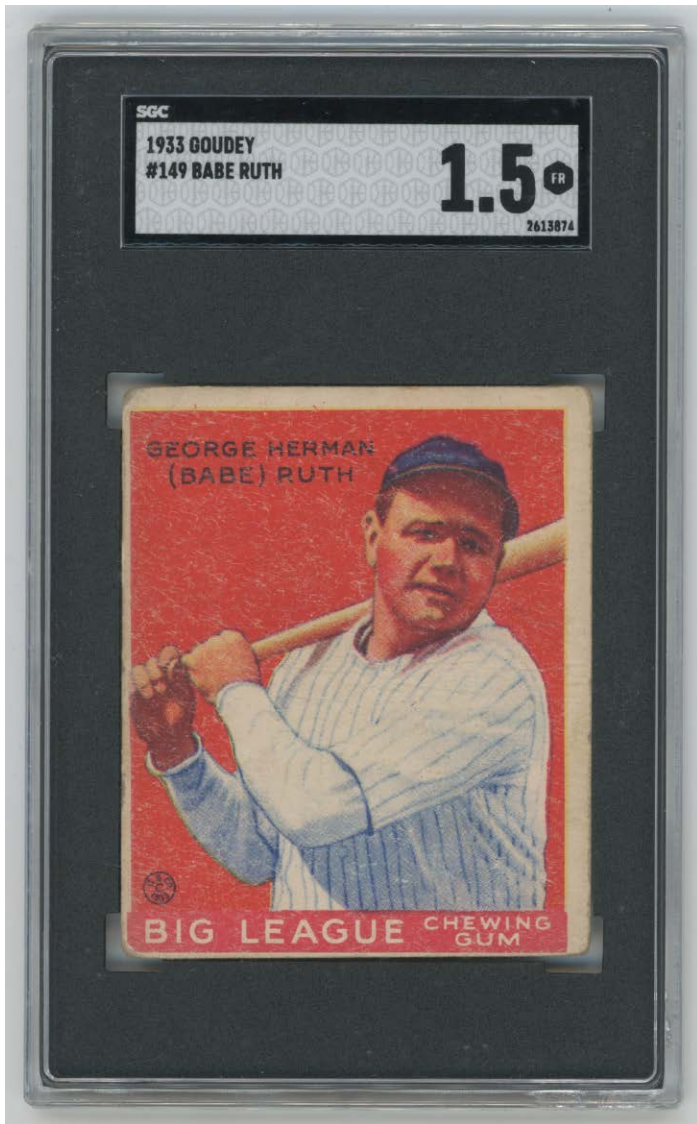

Key Lots

12 1933 Goudey 149 Babe Ruth

SGC 1.5 1500

A key card, this one has very rich color and a fine image. An honest 1.5, this has creasing and some general wear. Centered to the lower left corner, the back has no damage, the corner wear is consistent. This is a good card to add to any lower grade set or pre-war card collection.