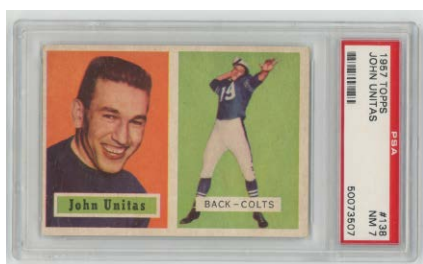

Football Cards

710 1948 Bowman 63 Pihos SP PSA 6..... 150
A great card with a truly classic image, these are very desirable and pricey cards in this grade. Crisp and quite clean, the corners are strong, this is centered a click to the left border.

711 1957 Topps 138 Johnny Unitas RC PSA 7 500
A key football Rookie Card, this one has good color and clean surfaces. Centered to the left border, the corners are sharp.