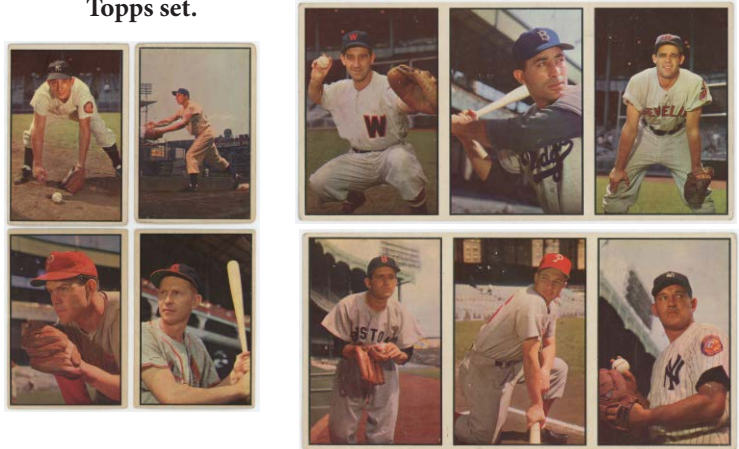

194 1952 Topps 280 different w/HOFers GVG 600
Very close to the full low number run, this is an honest lower grade lot for an old time collector. A colorful, attractive and reasonably consistent run, these were clearly collected with care. There is some condition variance of course (in both directions). The lot contains many better cards, the value as singles should be substantial. These better cards come in the lot: 1 Pafko, 2 Rynnells RC, 11 Rizzuto, 20 Loes RC SP, 22 Dom DiMaggio, 26 M Irvin, 29 Kluszewski, 33 Spahn, 57 Lopat, 59 Roberts, 65 Slaughter, 67 Reynolds, 91 Schoendienst, 129 Johnny Mize, 216 Ashburn, 227 Garagiola FTC, 233 Friend RC, 237 Coleman, 243 Doby, 246 Kell, 250 Erskine FTC, 274 Branca, 277 E Wynn, 281 Brown SP, 288 Nichols SP, 295 Cavaretta, 296 Rolfe, 310 Metkovich. This is almost an ideal foundation for a lower grade 1952 Topps set.