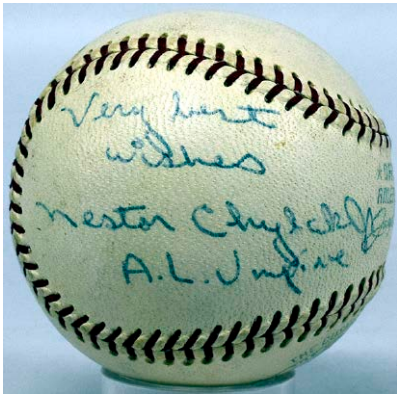

366 Nestor Chylak 9..... 625
A rare single, this HOF umpire was inducted into the Hall of Fame in 1999, seventeen years after his death in 1982. Chylak comes around on 3x5s (and is a pricey one!), but single signed balls are rare. Offered is a particularly nice OAL Cronin exemplar. The ball is off-white and clean overall, Chylak pens a full size panel: "Very best wishes Nestor Chylak AL Umpire". Who wants to fill a very tough hole in their HOF single signed ball run? JSA LOA (full).