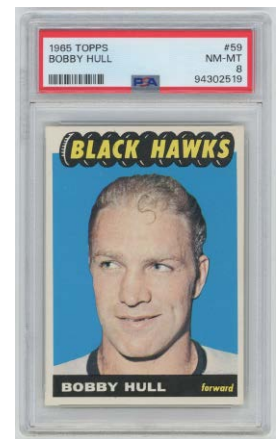

775 1964 Topps Complete Set VG 500
One of the ultimate hockey sets, these are revered by collectors. Bursting with stars, these have a huge value as singles. A very difficult set to assemble with the many HOFers and short-prints, the offered set averages VG overall with some definite variance. We rate the many key cards are as follows: 1 Pit Martin RC VG, 6 Sawchuck GVG, 20 Hull VG+, 31 Mikita VG, 33 Beliveau Good, 48 Henri Richard VG, 54 Checklist VG-Ex/Ex (plus a second marked card), 55 Checklist VG unmarked, 58 Williams SP Good, 59 Pilote SP Good, 68 Plante VG+ and GVG, 72 Domhoefner SP VG+, 73 Maki SP VG-Ex, 74 Villemure SP VG-Ex mc on back, 80 Rousseau SP Ex, 85 Mahovlich Good, 89 G Howe VG, 91 Nestrenko SP GVG, 92 Paille SP VG, 98 Hicke SP Fair-Good mk, 102 Horton Good, 105 Horton AS Fair-Good and Fair, 106 Mikita AS Good, 107 Hull AS GVG, 110 Hall AS GVG.

776 1965 Topps 59 Bobby Hull PSA 8..... 50
A classic card with the great curl on his forehead, this one has excellent centering. The color is terrific, as are the corners, fine 8.