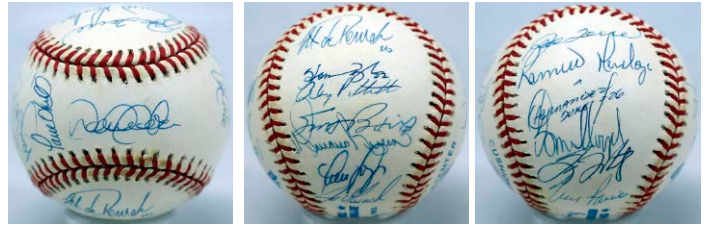

403 1998 Yankees Team Ball (World Championship team, Steiner) 9..... 225
One of the greatest teams in baseball history, this is a very desirable ball. The ball is a spotless Budig ball. There are 22 spotless blue ballpoint ink signatures. Loaded with stars, the signatures include Jeter, Rivera, Torre, Bernie Williams, Raines, O'Neill, Pettite, Strawberry, T. Martinez, Knobloch and Cone.