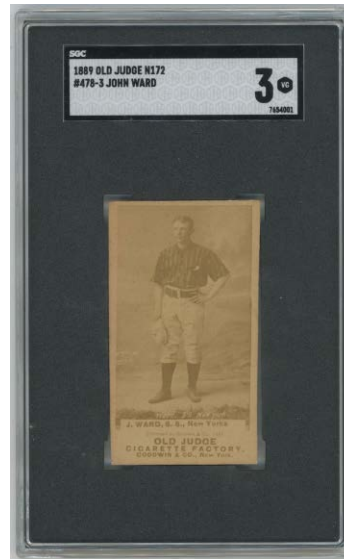

Baseball Cards

31 1887 N172 Old Judge John Ward SGC 3..... 600
A fascinating person, he was a HOF player, pioneering retailer and an attorney. His cards are always desirable, offered is a very well presented SGC 3. Notable for an attractive image that is just a hair light, the back is perfectly clean. The surfaces look quite good, the corners show only very light wear. We do not see any creases or wrinkles, the VG 3 grade looks very low here to our eyes, fine card.