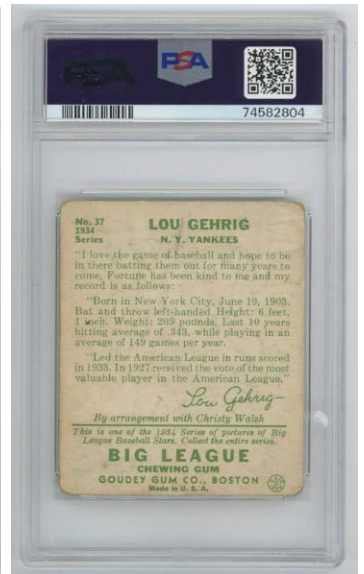

65 1934 Goudey 62 Hank Greenberg RC SGC 1.5. 400
His Rookie Card, these are always hard to find and desirable. The offered card has terrific centering and good color. The back has no damage, the card has no technical flaws. Creasing is present but not excessive, this is a very pleasing card for the grade.

66 1938 Goudey 264 Bob Feller PSA 4..... 700
A very cool and tough card of the great Bob Feller, this is an original owner card that came into the National and is freshly slabbed. This card has outstanding centering and is quite clean, we thought it would grade a 5. There are no visible creases or wrinkles, even under magnification. The back looks great, as does the image. The corners show light and consistent wear, this is a superb card for the grade.