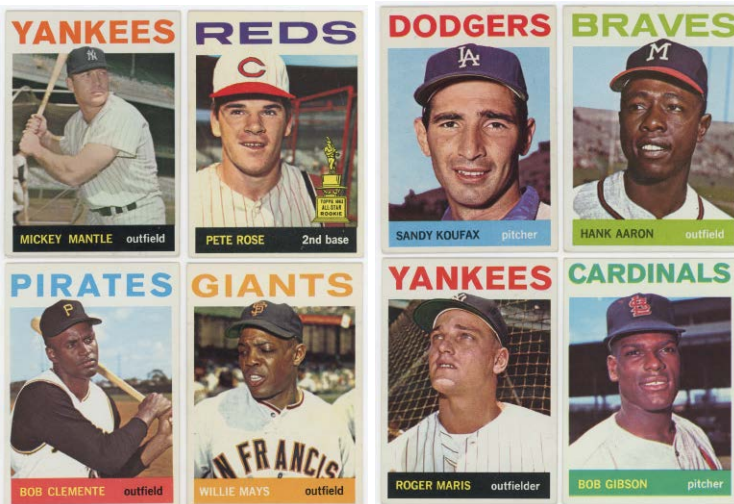

234 1964 Topps Giants Complete Set w/graded keys Ex-Mt/NM 180

A fine looking Ex-Mt/NM set, a few cards have snow. A pretty sharp set with no issues, the key cards are as follows: 3 Koufax (SP) PSA 6, 11 Clemente PSA 6, 25 Mantle PSA 6, 28 Friend (SP) Nm-Mt, 41 Gibson NM, 42 Stuart (SP) NM, 45 Causey (SP) Ex-Mt, 47 Cisco (SP) Ex-Mt, 48 Yaz Ex-Mt+, 49 Aaron PSA 6, 51 Mays (SP) PSA 4, 60 Skowron (SP) NM.

232 1964 Topps Complete Set Ex-Mt 700

From a hobby old timer, these are back-to-back in sheets. The cards appear to be about 70% Ex-Mt or better, some commons have PSA 7 and 8 flips. The set has many very nicely centered star cards and is quite nice overall. The 64 set has a very large breakup value, the offered set with its many nice cards no doubt has a very substantial value as singles. We rate the key cards as follows: 21 Berra Ex-Mt ctd, 29 Brock Ex-Mt+ ctd, 50 Mantle Ex, 55 Banks Ex+ ctd, 125 Rose Ex, 150 Mays Ex-Mt, 200 Koufax Ex++, 210 Yastrzemski Ex, 225 Maris Ex-Mt ctd, 230 B Robby Ex, 243 R Allen RC NM, 250 Kaline Ex-Mt, 260 F Robby Ex-Mt, 287 Conigliaro RC VG-Ex/Ex, 300 Aaron Ex++, 306 Mays/Cepeda Ex, 331 Mantle/Maris Et Al NM (w/PSA 7 flip), 380 Ford VG-Ex, 400 Spahn Ex-Mt, 423 Aaron/Mays Ex-Mt, 433 Yanks TC, 440 Clemente Ex-Mt, 460 Gibson NM (w/SGC 7 flip), 468 G Perry Ex-Mt+, 540 Aparicio Ex-Mt, 541 Niekro RC Ex-Mt+, 543 Uecker Ex-Mt+, 550 Ken Hubbs Ex-Mt, 570 Mazerowski Ex-Mt.