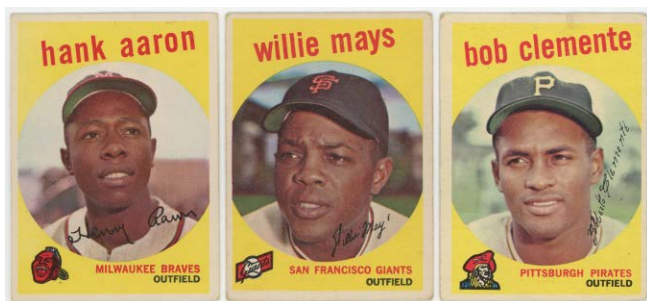

Baseball Cards

215 1959 Fleer Ted Williams

Complete Set minus #68 Ex-Mt/NM..... 150

With many Near Mint cards, this is a very fine looking lot. Sharp and quite clean overall (with some variance), the cards tend to look great. We rate the keys as follows: 1 Early Years VG-Ex/Ex, 2 Babe Ruth Ex-Mt, 11 1935 - With Jimmie Foxx NM, 63 All Star Record Ex++, 67 With Sammy Sneed NM, 70 With Jim Thorpe Ex-Mt, 75 With Babe Ruth NM, 79 Where Ted Stands Ex+, 80 Teds Goals 1959 Ex.

216 1959 Topps

Complete Set + variations (667 total cards) VG+... 600

A set that is just loaded with value, these are always popular and desirable. The offered lot is notable as it has a wide variety of additional variations, mainly the back color variations in the second series. Something you hardly ever see, perhaps some of these are quite scarce. The condition is almost all VG to VG-Ex, the high numbers are a grade better than the rest of the set. There are higher grade cards scattered about, nothing appears ugly or overly worn, only a handful of cards might merit an upgrade. We rate the key cards as follows: 10 Mantle VG+ ctd, 40.2 Spahn (all 3) VG-Ex, 50 Mays VG, 150 Musial VG mk, 163 Koufax VG+, 202 Maris VG-Ex, 380 Aaron VG+, 461 Mantle HR VG+, 464 Mays Catch Ex, 478 Clemente VG *bd, 510 Yankees TC VG+ mk, 514 Bob Gibson RC VG-Ex, 515 Killebrew VG-Ex/Ex, 543 Trio/Clemente Ex, 550 Campanella VG+, 561 Aaron AS VG-Ex/Ex, 563 Mays AS VG, 564 Mantle AS VG+,

217 1960 Fleer

Complete Basic Set (79 cards) Ex+ to Ex-Mt..... 75

A popular set, these are pretty sharp and clean overall. Collected with care, this is a strong Ex Plus to Ex-Mt overall set, they are all in Card Savers. We rate the key cards as follows: 1 Nap Lajoie Ex-Mt, 2 Christy Mathewson NM, 3 Babe Ruth Ex+, 6 Walter Johnson Ex-Mt+, 28 Lou Gehrig Ex-Mt+, 42 Ty Cobb NM, 47 Cy Young Ex-Mt, 53 Jimmy Foxx Ex+, 62 Honus Wagner Ex-Mt, 72 Ted Williams Ex-Mt.