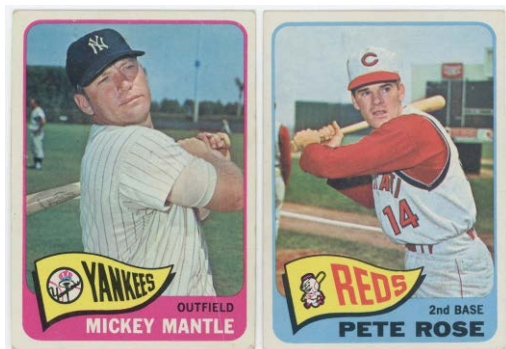

237 1965 Topps Complete Set Strong Ex-Mt/NM.. 600
The 1965 Topps set is among the most popular sets of its era. With a neat design and great selection of stars and Rookie Cards, these are always very desirable. The offered set is a remarkably sharp, consistent and smartly assembled set. Among the nicest ungraded 1965 Topps sets that we have seen in years, the condition looks to be 50% or more Near Mint, the balance almost all a nice Ex-Mt. Centering is also extraordinary here (but of course not perfect!). The key cards are really, really nice overall, our grades may be a touch conservative, we rate them as follows: 3 Killebrew/Mantle LL NM+, 16 Morgan RC Ex-Mt, 134 Mantle WS Ex-Mt, 155 Maris Ex-Mt+, 160 Clemente Ex-Mt+, 170 Aaron Ex-Mt, 207 Rose Ex-Mt+, 250 Mays Ex-Mt, 300 Koufax Ex++, 320 Gibson NM, 350 Mantle VG+(well ctd, small crease by upper right corner), 385 Yastrzemski NM, 400 Killebrew Ex+, 461 Carroll/Niekro NM, 470 Berra NM, 477 Carlton RC Ex-Mt+, 510 Banks Ex-Mt, 526 Hunter RC NM, 540 Brock NM, 581 Perez RC VG-Ex.