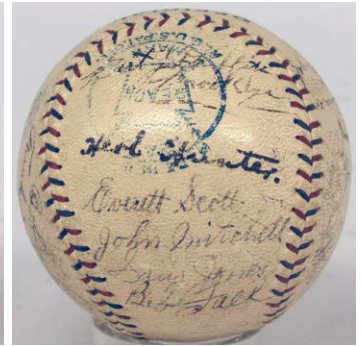

Key Lots

3 1922 Yankees Team Ball w/dated Babe Ruth autograph! 7 1000

One of the rarest of all New York Yankee team balls, these hardly ever come to market. This was the final Yankee team to lose to the rival New York Giants in the World Series (1923 was the beginning of their historic dynasty). The offered ball is a toned OAL Ban Johnson model. There are 24 total signatures on the ball, they vary in darkness but are pretty nice overall to our eyes.

The ball has two Babe Ruth autographs, but one is secretarial. The other signatures include HOFer Frank Home Run Baker, Bibb Falk, Irish Meusel, Lefty O'Doul, Wally Pipp, Everett Scott and Bob Shawkey. In a great touch, Babe Ruth wrote March 27 - 22 in his own hand below his signature, something we have never seen before. Great ball! JSA LOA (full).