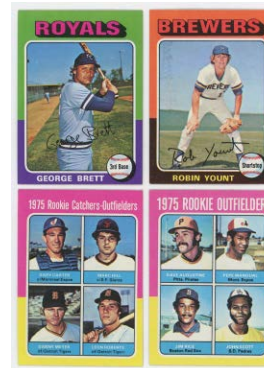

262 1974 Topps Puzzle Nolan Ryan 150
 A super cool Nolan Ryan item, this is the absolute key to this very fun Topps Test Issue set. Cut to the right border as always, this has rich color, a perfect image and crisp corners. The lot comes with a wrapper from the set as well. Needed by almost all Nolan Ryan collectors, we have not had one of these in years.