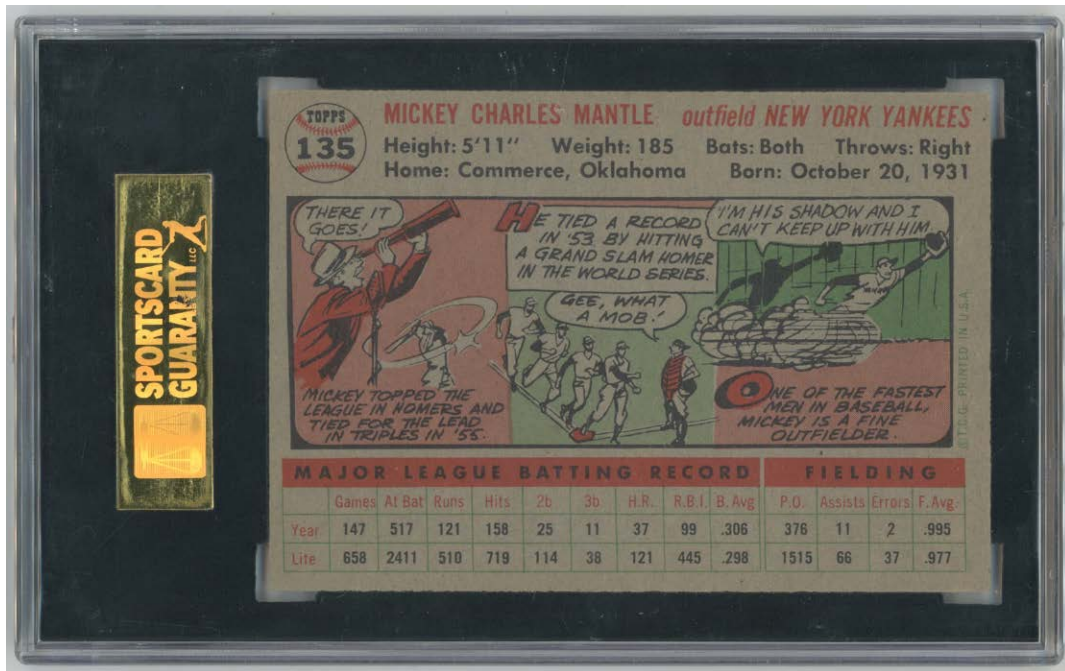

Key Lots

26 1956 Topps 135 Mickey Mantle SGC 7 1500
One of the all time classic Mickey Mantle cards, this is an ideal Near Mint 7 exemplar. Well centered, this has four sharp corners, clean white borders and great color. The image looks great, the card has a very fresh and fine look and feel. The back is quite clean, this is simply a superb 7 to our eyes.